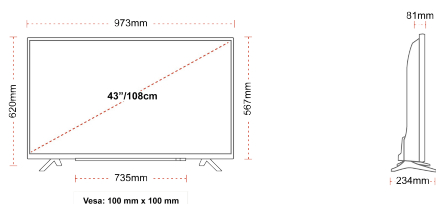

CONNECTIONS

SIZE

DISPLAY

Screen Size (inch / cm)	43" / 108cm
Panel Type	Direct Back Light (DLED)
Resolution	FHD (1920 x 1080)
Brightness	300

SOUND

Dolby Audio™	Yes
Audio Output Power (RMS)	2x8W
Speaker Type	Down Firing
Internal Subwoofer	No
Sound Modes	Music, Movie, Speech, Classic, Flat, User
DTS	No
Equalizer	5 band
Onkyo	No

MECHANICAL

Boxed dimensions (mm)	1085 x 154 x 710
Dimensions with stand (mm)	973 x 234 x 620
Dimensions without Stand (mm)	973 x 81 x 567
Gross Weight (kg)	11
Net Weight (kg)	8
VESA (Wall mount) WxH	100mm x 100mm
Screw Size	M4