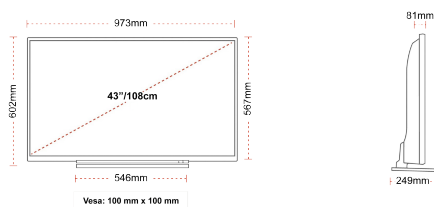

DISPLAY

Screen Size (inch / cm)	43" / 108cm
Panel Type	Direct Back Light (DLED)
Resolution	FHD (1920 x 1080)
Brightness	300

SOUND

Dolby Audio™	Yes
Audio Output Power (RMS)	2x8W
Speaker Type	Down Firing
Internal Subwoofer	No
DTS	No
Equalizer	5 band
Onkyo	No

ACCESSORIES

Remote Control	Yes
Remote Control Battery	Yes
Quick Start Guide	Yes
Small Remote Control	No

VIDEO

Wide Color Gamut	No
HDR	Yes
Picture Modes	Natural , Cinema , Sports , Dynamic
Dolby Vision HDR	No
TRU Flow	No
TRU Resolution	Yes
TRU Micro Dimming	Yes

TUNER / BROADCASTING

HEVC (H.265) Decoder	Yes
Tuner Type	HD DVB-T2/C/S2
UHD from Satellite	No
Dual Tuner	No
Electronic Program Guide (EPG)	Yes
Auto Search	Yes
Program Storage Capacity (Analog)	200
Program Storage Capacity (Digital S/S2)	10000
Program Storage Capacity (Digital T/T2/C)	800

CONNECTIONS

CI+	Yes
HDMI™	2 HDMI
USB	1 USB
Component (YPbPr) in	via VGA
Composite Video/Audio in	Yes
Scart	No
Ethernet	Yes
Headphone Out	Yes
Antenna Input	Yes
VGA (PC in - D-Sub15)	Yes

SMART TV FEATURES

HBBTV ver 2.0.2	Yes
Audio-Video Sharing (AVS)	Yes
Smart Portal	Toshiba
Toshiba TV Smart Center	Yes
Web Browser	Yes
Netflix	Yes
YouTube™	Yes
Bluetooth	No
Screen Mirroring	Miracast
Prime Video	Yes
Google Assistant	Works with Google Assistant
Amazon Alexa	Built in Alexa

MECHANICAL

Boxed dimensions (mm)	1085 x 154 x 710
Dimensions with stand (mm)	973 x 249 x 602
Dimensions without Stand (mm)	973 x 81 x 567
Gross Weight (kg)	13,5
Net Weight (kg)	9,5
VESA (Wall mount) WxH	100mm x 100mm
Screw Size	M4

POWER / ENERGY

Stand-By Energy Consumption (Average)	<0.5W
Working Voltage - Frequency	220-240V AC
12V TV (Mobile TV)	No