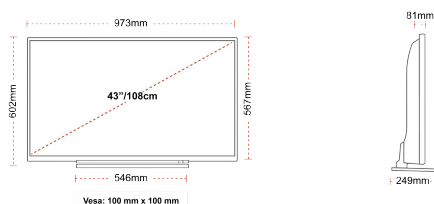

CONNECTIONS

SIZE

DISPLAY

Screen Size (inch / cm)	43" / 108cm
Panel Type	Direct Back Light (DLED)
Resolution	FHD (1920 x 1080)
Brightness	300

SOUND

Dolby Audio™	Yes
Audio Output Power (RMS)	2x8W
Speaker Type	Down Firing
Internal Subwoofer	No
DTS	No
Equalizer	5 band
Onkyo	No

MECHANICAL

Boxed dimensions (mm)	1085 x 154 x 710
Dimensions with stand (mm)	973 x 249 x 602
Dimensions without Stand (mm)	973 x 81 x 567
Gross Weight (kg)	13,5
Net Weight (kg)	9,5
VESA (Wall mount) WxH	100mm x 100mm
Screw Size	M4