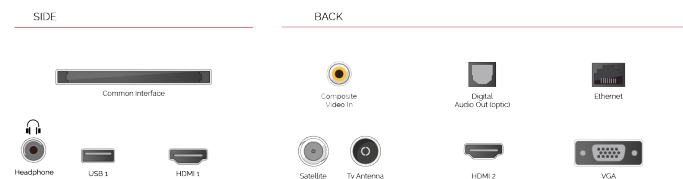

 **H D R 1 0**

Bringing you more ways to access HDR content, our TVs support the standard HDR video format, HDR10.

E

42kWh/1000

G

HIGHLIGHTS

- ⌕ Full HD
- ⌕ 2 HDMI - 1 USB
- ⌕ Smart TV
- ⌕ Internal WLAN
- ⌕ Alexa
- ⌕ Works With Google

CONNECTIONS

SIZE

DISPLAY

Screen Size (inch / cm)	43" / 108cm
Panel Type	Direct Back Light (DLED)
Resolution	FHD (1920 x 1080)
Brightness	300

SOUND

Dolby Audio™	Yes
Audio Output Power (RMS)	2x8W
Speaker Type	Down Firing
Internal Subwoofer	No
DTS	No
Equalizer	5 band
Onkyo	No