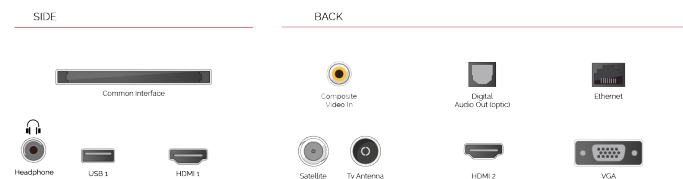

H D R 1 0

Bringing you more ways to access HDR content, our TVs support the standard HDR video format, HDR10.

E

42kWh/1000

G

HIGHLIGHTS

- ⊗ Full HD
- ⊗ 2 HDMI - 1 USB
- ⊗ Smart TV
- ⊗ Internal WLAN
- ⊗ Alexa
- ⊗ Works With Google

CONNECTIONS

SIZE

DISPLAY

Screen Size (inch / cm)	43" / 108cm
Panel Type	Direct Back Light (DLED)
Resolution	FHD (1920 x 1080)
Brightness	300

SOUND

Dolby Audio™	Yes
Audio Output Power (RMS)	2x8W
Speaker Type	Down Firing
Internal Subwoofer	No
DTS	No
Equalizer	5 band
Onkyo	No