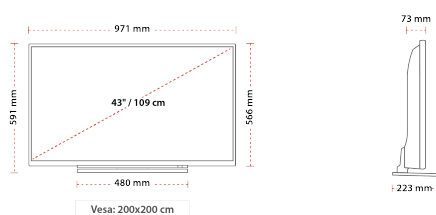

## SIZE

## DISPLAY

Screen Size (inch / cm)	43" / 109cm
Panel Type	D-LED
Resolution	UHD (3840 x 2160)
Brightness	350

## MECHANICAL

Boxed dimensions (mm)	1085 x 154 x 750
Dimensions with stand (mm)	223 x 971 x 591
Dimensions without Stand (mm)	73 x 971 x 566
Gross Weight (kg)	15
Net Weight (kg)	11,5
VESA (Wall mount) WxH	200 x 200