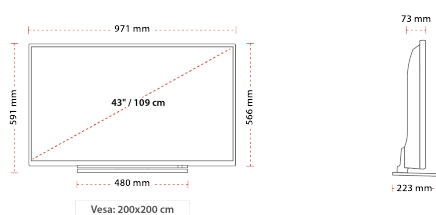

## SIZE

## DISPLAY

Screen Size (inch / cm)	43" / 109cm
Panel Type	D-LED
Resolution	UHD (3840 x 2160)
Brightness	350