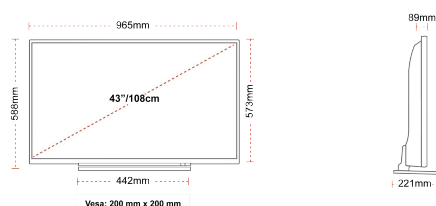

## SIZE

## DISPLAY

|                         |                        |
|-------------------------|------------------------|
| Screen Size (inch / cm) | 43" / 108cm            |
| Panel Type              | DLED                   |
| Resolution              | Ultra HD (3840 x 2160) |
| Brightness              | 350                    |

## MECHANICAL

|                               |                  |
|-------------------------------|------------------|
| Boxed dimensions (mm)         | 1085 x 165 x 710 |
| Dimensions with stand (mm)    | 965 x 221 x 588  |
| Dimensions without Stand (mm) | 965 x 89 x 573   |
| Gross Weight (kg)             | 16,5             |
| Net Weight (kg)               | 13               |
| VESA (Wall mount) WxH         | 200mm x 200mm    |