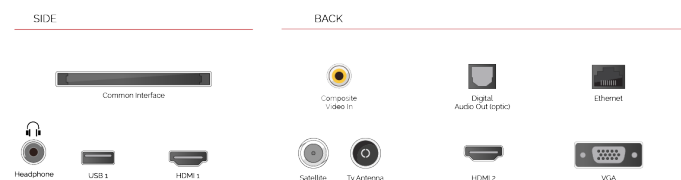

**Dolby Vision**

Immerse yourself in the on-screen action with one of our Toshiba Dolby Vision compatible TVs. The preferred HDR video format of movie makers around the world, Dolby Vision uses dynamic metadata to read and calculate exactly the right brightness level for every TV frame.

## CONNECTIONS