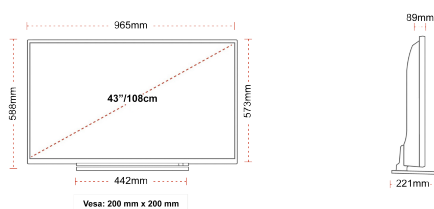

HIGHLIGHTS

- ⌵ 4K HDR UHD
- ⌵ TRU Picture Engine
- ⌵ 4x HDMI, 2x USB
- ⌵ Dolby Vision HDR
- ⌵ Sound by Onkyo
- ⌵ Internal WLAN & Bluetooth

CONNECTIONS

SIZE

DISPLAY

Screen Size (inch / cm)	43" / 108cm
Panel Type	DLED
Resolution	Ultra HD (3840 x 2160)
Brightness	350

MECHANICAL

Boxed dimensions (mm)	1085 x 165 x 710
Dimensions with stand (mm)	965 x 221 x 588
Dimensions without Stand (mm)	965 x 89 x 573
Gross Weight (kg)	16,5
Net Weight (kg)	13
VESA (Wall mount) WxH	200mm x 200mm