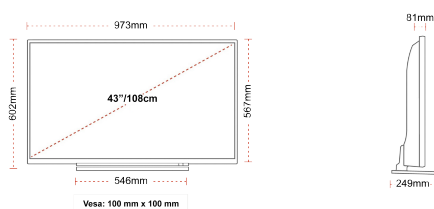

DISPLAY

Screen Size (inch / cm)	43" / 108cm
Panel Type	DLED
Resolution	Ultra HD (3840 x 2160)
Brightness	350

SOUND

Dolby Audio™	Yes
Audio Output Power (RMS)	2x10W
Speaker Type	Down Firing
Internal Subwoofer	No
Sound Modes	Music, Movie, Speech, Classic, Flat, User
DTS	DTS HD + DTS TruSurround
Equalizer	5 Band
Onkyo	Sound by Onkyo

ACCESSORIES

Remote Control	Yes
Remote Control Battery	Yes
Quick Start Guide	Yes
Small Remote Control	No

VIDEO

Wide Color Gamut	No
HDR	Yes
Dolby Vision HDR	Yes
TRU Flow	Yes
TRU Resolution	Yes
TRU Micro Dimming	Yes

TUNER / BROADCASTING

HEVC (H.265) Decoder	Yes
Tuner Type	HD DVB-T2/C/S2
UHD from Satellite	Yes
Dual Tuner	No
Electronic Program Guide (EPG)	Yes
Auto Search	Yes
Program Storage Capacity (Analog)	800
Program Storage Capacity (Digital S/S2)	10000
Program Storage Capacity (Digital T/T2/C)	800

CONNECTIONS

CI+	Yes
HDMI™	4 HDMI
USB	2 USB
Component (YPbPr) in	via VGA
Composite Video/Audio in	Yes
Scart	No
Ethernet	Yes
Headphone Out	Yes
Antenna Input	Yes
VGA (PC in - D-Sub15)	Yes

SMART TV FEATURES

HBBTV ver 2.0.2	Yes
Audio-Video Sharing (AVS)	Yes
Smart Portal	Toshiba
Toshiba TV Smart Center	Yes
Web Browser	Yes
Netflix	Yes
YouTube™	Yes
Freeview Play	Yes
Bluetooth	Yes
Screen Mirroring	Miracast
Amazon Dash	Yes
Prime Video	Yes
Amazon Alexa	Works with Alexa

MECHANICAL

Boxed dimensions (mm)	1085 x 154 x 710
Dimensions with stand (mm)	973 x 249 x 602
Dimensions without Stand (mm)	973 x 81 x 567
Gross Weight (kg)	13,5
Net Weight (kg)	9,5
VESA (Wall mount) WxH	100mm x 100mm

POWER / ENERGY

SDR Energy efficiency class	A+
Stand-By Energy Consumption (Average)	<0.5W
SDR on mode energy consumption (kWh / 1000h)	54W
Working Voltage - Frequency	220-240VAC 50Hz
Luminance %	72%
12V TV (Mobile TV)	No