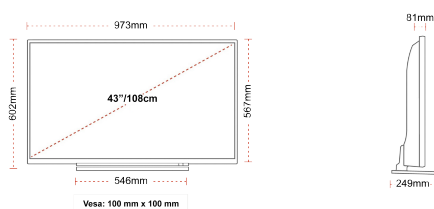

## SIZE

## DISPLAY

Screen Size (inch / cm)	43" / 108cm
Panel Type	DLED
Resolution	Ultra HD (3840 x 2160)
Brightness	350

## MECHANICAL

Boxed dimensions (mm)	1085 x 154 x 710
Dimensions with stand (mm)	973 x 249 x 602
Dimensions without Stand (mm)	973 x 81 x 567
Gross Weight (kg)	13,5
Net Weight (kg)	9,5
VESA (Wall mount) WxH	100mm x 100mm