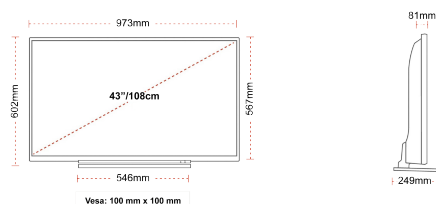

DISPLAY

Screen Size (inch / cm)	43" / 108cm
Panel Type	DLED
Resolution	Ultra HD (3840 x 2160)
Brightness	350

SOUND

Dolby Audio™	Yes
Audio Output Power (RMS)	2x10W
Speaker Type	Down Firing
Internal Subwoofer	No
Sound Modes	Music, Movie, Speech, Classic, Flat, User
DTS	Yes
Equalizer	5 band
Onkyo	No

ACCESSORIES

Remote Control	Yes
Remote Control Battery	Yes
Quick Start Guide	No
Small Remote Control	No

VIDEO

Wide Color Gamut	No
HDR	Yes
Dolby Vision HDR	Yes
TRU Flow	Yes
TRU Resolution	Yes
TRU Micro Dimming	Yes

TUNER / BROADCASTING

HEVC (H.265) Decoder	Yes
Tuner Type	HD DVB-T2/C/S2
UHD from Satellite	Yes
Dual Tuner	No
Electronic Program Guide (EPG)	Yes
Auto Search	Yes
Program Storage Capacity (Analog)	200
Program Storage Capacity (Digital S/S2)	10000
Program Storage Capacity (Digital T/T2/C)	800

CONNECTIONS

CI+	Yes
HDMI™	3 HDMI
USB	2 USB
Component (YPbPr) in	via VGA
Composite Video/Audio in	Yes
Scart	No
Ethernet	Yes
Headphone Out	Yes
Antenna Input	Yes
VGA (PC in - D-Sub15)	Yes

SMART TV FEATURES

HBBTV ver 2.0.2	Yes
Audio-Video Sharing (AVS)	Yes
Smart Portal	Toshiba
Toshiba TV Smart Center	Yes
Web Browser	Yes
Netflix	Yes
YouTube™	Yes
Bluetooth	Yes
Screen Mirroring	Miracast
Prime Video	Yes
Google Assistant	Works with Google Assistant
Amazon Alexa	Works with Alexa

MECHANICAL

Boxed dimensions (mm)	1085 x 154 x 710
Dimensions with stand (mm)	973 x 249 x 599
Dimensions without Stand (mm)	973 x 81 x 567
Gross Weight (kg)	13,5
Net Weight (kg)	9,5
VESA (Wall mount) WxH	100mm x 100mm
Screw Size	M4

POWER / ENERGY

Stand-By Energy Consumption (Average)	<0.5W
Working Voltage - Frequency	220-240V AC
12V TV (Mobile TV)	No