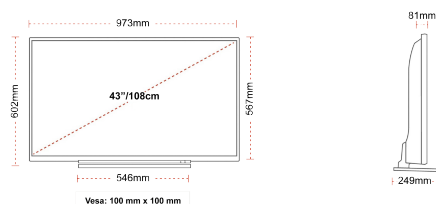

G

54kWh/1000

G

HDR
 88kWh/1000

HIGHLIGHTS

- ⌵ 4K HDR UHD
- ⌵ TRU Picture Engine
- ⌵ 3x HDMI, 2x USB
- ⌵ Dolby Vision HDR
- ⌵ HDR10 & HLG
- ⌵ Internal WLAN

CONNECTIONS

SIZE

DISPLAY

Screen Size (inch / cm)	43" / 108cm
Panel Type	DLED
Resolution	Ultra HD (3840 x 2160)
Brightness	350

SOUND

Dolby Audio™	Yes
Audio Output Power (RMS)	2x10W
Speaker Type	Down Firing
Internal Subwoofer	No
Sound Modes	Music, Movie, Speech, Classic, Flat, User
DTS	Yes
Equalizer	5 band
Onkyo	No

MECHANICAL

Boxed dimensions (mm)	1085 x 154 x 710
Dimensions with stand (mm)	973 x 249 x 599
Dimensions without Stand (mm)	973 x 81 x 567
Gross Weight (kg)	13,5
Net Weight (kg)	9,5
VESA (Wall mount) WxH	100mm x 100mm
Screw Size	M4