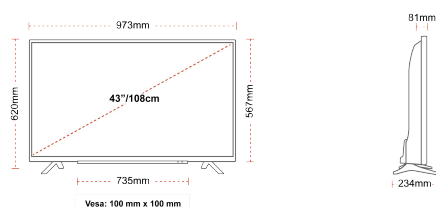

CONNECTIONS

SIZE

DISPLAY

Screen Size (inch / cm)	43" / 108cm
Panel Type	DLED
Resolution	Ultra HD (3840 x 2160)
Brightness	350

SOUND

Dolby Audio™	Yes
Audio Output Power (RMS)	2x10W
Speaker Type	Down Firing
Internal Subwoofer	No
Sound Modes	Music, Movie, Speech, Classic, Flat, User
DTS	DTS HD + DTS TruSurround
Equalizer	5 Band
Onkyo	Sound by Onkyo

MECHANICAL

Boxed dimensions (mm)	1085 x 154 x 710
Dimensions with stand (mm)	973 x 234 x 620
Dimensions without Stand (mm)	973 x 81 x 567
Gross Weight (kg)	11
Net Weight (kg)	7,5
VESA (Wall mount) WxH	100mm x 100mm