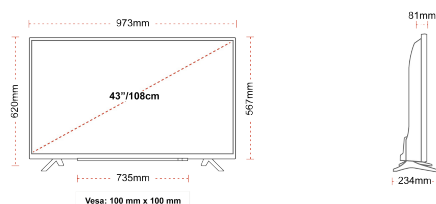

G

54kWh/1000

G

HDR
 88kWh/1000

HIGHLIGHTS

- ⌵ 4K HDR UHD
- ⌵ TRU Picture Engine
- ⌵ 3x HDMI, 2x USB
- ⌵ Dolby Vision HDR
- ⌵ HDR10 & HLG
- ⌵ Internal WLAN

CONNECTIONS

SIZE

DISPLAY

Screen Size (inch / cm)	43" / 108cm
Panel Type	DLED
Resolution	Ultra HD (3840 x 2160)
Brightness	350

SOUND

Dolby Audio™	Yes
Audio Output Power (RMS)	2x10W
Speaker Type	Down Firing
Internal Subwoofer	No
Sound Modes	Music, Movie, Speech, Classic, Flat, User
DTS	Yes
Equalizer	5 band
Onkyo	No

MECHANICAL

Boxed dimensions (mm)	1085 x 154 x 710
Dimensions with stand (mm)	973 x 234 x 620
Dimensions without Stand (mm)	973 x 81 x 567
Gross Weight (kg)	11,0
Net Weight (kg)	7,5
VESA (Wall mount) WxH	100mm x 100mm