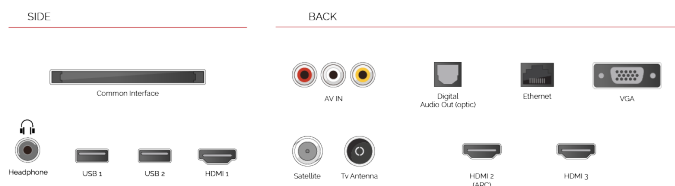

G

54kWh/1000

G

HDR
 88kWh/1000

HIGHLIGHTS

- ⌵ 4K HDR UHD
- ⌵ TRU Picture Engine
- ⌵ 3x HDMI, 2x USB
- ⌵ Dolby Vision HDR
- ⌵ HDR10 & HLG
- ⌵ Internal WLAN

CONNECTIONS

SIZE

DISPLAY

Screen Size (inch / cm)	43" / 108cm
Panel Type	DLED
Resolution	Ultra HD (3840 x 2160)
Brightness	350

SOUND

Dolby Audio™	Yes
Audio Output Power (RMS)	2x10W
Speaker Type	Down Firing
Internal Subwoofer	No
Sound Modes	Music, Movie, Speech, Classic, Flat, User
DTS	Yes
Equalizer	5 band
Onkyo	No