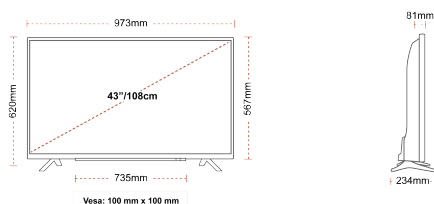

CONNECTIONS

SIZE

DISPLAY

Screen Size (inch / cm)	43" / 108cm
Panel Type	DLED
Resolution	Ultra HD (3840 x 2160)
Brightness	350

SOUND

Dolby Audio™	Yes
Audio Output Power (RMS)	2x10W
Speaker Type	Down Firing
Internal Subwoofer	No
Sound Modes	Music, Movie, Speech, Classic, Flat, User
DTS	Yes
Equalizer	5 band
Onkyo	No

MECHANICAL

Boxed dimensions (mm)	1085 x 154 x 710
Dimensions with stand (mm)	973 x 234 x 620
Dimensions without Stand (mm)	973 x 81 x 567
Gross Weight (kg)	11
Net Weight (kg)	8
VESA (Wall mount) WxH	100mm x 100mm
Screw Size	M4M4