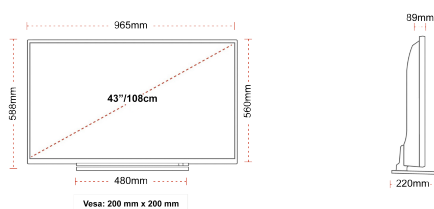

CONNECTIONS

SIZE

DISPLAY

Screen Size (inch / cm)	49" / 124cm
Panel Type	D-LED
Resolution	UHD (3840 x 2160)
Brightness	350

SOUND

Dolby Audio™	Yes
Audio Output Power (RMS)	2x10W
Speaker Type	Downfiring Speaker Box
Internal Subwoofer	No
Sound Modes	Music, Movie, Speech, Classic, Flat, User
DTS	DTS™ HD + DTS™ TruSurround
Equalizer	5 Band
Onkyo	Sound by Onkyo

MECHANICAL

Boxed dimensions (mm)	1195 x 178 x 718
Dimensions with stand (mm)	220 x 965 x 588
Dimensions without Stand (mm)	89 x 965 x 560
Gross Weight (kg)	16
Net Weight (kg)	11,5
VESA (Wall mount) WxH	200 x 200