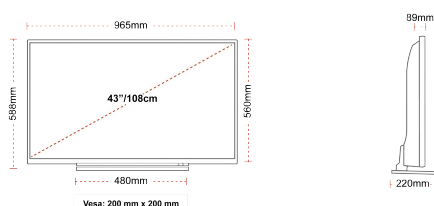

HIGHLIGHTS

- ⊗ Ultra HD (4K)
- ⊗ 3x HDMI™, 2x USB
- ⊗ Dolby Vision HDR
- ⊗ HDR10
- ⊗ HLG (Hybrid Log Gamma)
- ⊗ Internal WLAN

CONNECTIONS

SIZE

DISPLAY

Screen Size (inch / cm)	43" / 109cm
Panel Type	D-LED
Resolution	UHD (3840 x 2160)
Brightness	350

MECHANICAL

Boxed dimensions (mm)	1195 x 178 x 718
Dimensions with stand (mm)	220 x 965 x 588
Dimensions without Stand (mm)	89 x 965 x 560
Gross Weight (kg)	16
Net Weight (kg)	11,5
VESA (Wall mount) WxH	200 x 200