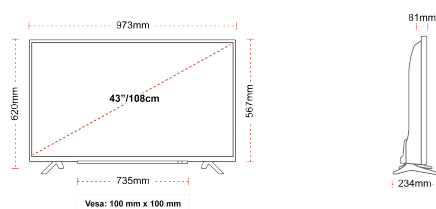

HIGHLIGHTS

- ⌵ Ultra HD (4K)
- ⌵ 3x HDMI, 2x USB
- ⌵ Dolby Vision HDR
- ⌵ Sound by Onkyo
- ⌵ HDR10
- ⌵ HLG (Hybrid Log Gamma)

CONNECTIONS

SIZE

DISPLAY

Screen Size (inch / cm)	43" / 108cm
Panel Type	D-LED
Resolution	UHD (3840 x 2160)
Brightness	350

MECHANICAL

Boxed dimensions (mm)	1085 x 154 x 710
Dimensions with stand (mm)	973 x 234 x 620
Dimensions without Stand (mm)	973 x 81 x 567
Gross Weight (kg)	11
Net Weight (kg)	7,5
VESA (Wall mount) WxH	100mm x 100mm