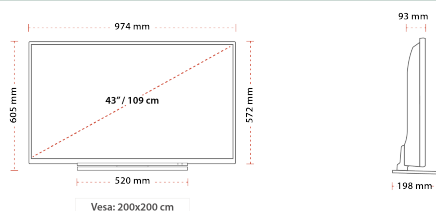

## SIZE

## DISPLAY

Screen Size (inch / cm)	43" / 109cm
Panel Type	D-LED
Resolution	FHD (1920 x 1080)
Brightness	300