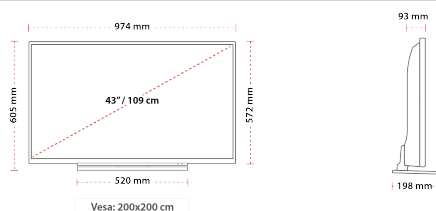

CONNECTIONS

SIZE

DISPLAY

Screen Size (inch / cm)	43" / 109cm
Panel Type	D-LED
Resolution	FHD (1920 x 1080)
Brightness	300

SOUND

Dolby Audio™	Yes
Audio Output Power (RMS)	2x8W
Speaker Type	Downfiring Speaker Box
Internal Subwoofer	No
Sound Modes	Music, Movie, Speech, Classic, Flat, User
DTS	DTSTM HD + DTS™ TruSurround
Equalizer	5 Band

MECHANICAL

Boxed dimensions (mm)	1195 x 178 x 718
Dimensions with stand (mm)	198 x 974 x 605
Dimensions without Stand (mm)	93 x 974 x 572
Gross Weight (kg)	15,5
Net Weight (kg)	11,5
VESA (Wall mount) WxH	200 x 200