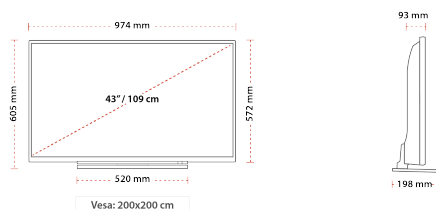

CONNECTIONS

SIZE

DISPLAY

Screen Size (inch / cm)	43" / 109cm
Panel Type	D-LED
Resolution	FHD (1920 x 1080)

SOUND

Dolby Audio™	Yes
Audio Output Power (RMS)	2x8W
Speaker Type	Downfiring Speaker
Internal Subwoofer	No
Sound Modes	Music, Movie, Speech, Classic, Flat, User
DTS	DTS™ HD + DTS™ TruSurround
Equalizer	5 Band

ACCESSORIES

Remote Control	Yes
Remote Control Battery	Yes
Quick Start Guide	Yes
Small Remote Control	No

VIDEO

Wide Color Gamut	No
HDR	No
Picture Modes	Dynamic, Game, Sports, Cinema, Natural, User

TUNER / BROADCASTING

HEVC (H.265) Decoder	Yes
Tuner Type	HD DVB-T2/C
Dual Tuner	No
Electronic Program Guide (EPG)	Yes
Auto Search	Yes
Program Storage Capacity (Analog)	200
Program Storage Capacity (Digital S/S2)	10000
Program Storage Capacity (Digital T/T2/C)	800

CONNECTIONS

CI+	Yes
HDMI™	3x HDMI™ 1.4
USB	2x USB2.0
Component (YPbPr) in	via VGA
Composite Video/Audio in	Yes
Scart	1
Ethernet	Yes
Headphone Out	Yes
Antenna Input	Yes
VGA (PC in - D-Sub15)	Yes

SMART TV FEATURES

HBBTV ver 2.0.2	Yes
Audio-Video Sharing (AVS)	Yes
Smart Portal	Toshiba
Toshiba TV Smart Center	No
Web Browser	Yes
Netflix	Yes
YouTube™	Yes
Freeview Play	Yes
Bluetooth	Yes
Screen Mirroring	Yes

MECHANICAL

Boxed dimensions (mm)	178 x 1195 x 718
Dimensions with stand (mm)	198 x 974 x 605
Dimensions without Stand (mm)	93 x 974 x 572
Gross Weight (kg)	15,5kg
Net Weight (kg)	11,5kg
VESA (Wall mount) WxH	200 x 200

POWER / ENERGY

SDR Energy efficiency class	A+
Stand-By Energy Consumption (Average)	0,5W
SDR on mode energy consumption (kWh / 1000h)	54W
Working Voltage - Frequency	220-240VAC 50Hz
Luminance %	72%