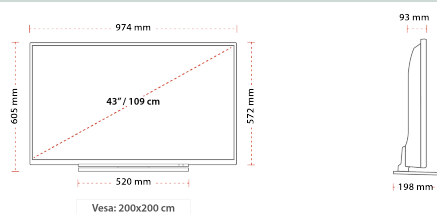

HIGHLIGHTS

- ⊗ Full HD (High Definition)
- ⊗ 3x HDMI™, 2x USB, 1x Scart
- ⊗ USB Recording
- ⊗ Dolby Audio™
- ⊗ Eco Friendly Mode

CONNECTIONS

SIZE

DISPLAY

Screen Size (inch / cm)	43" / 109cm
Panel Type	D-LED
Resolution	FHD (1920 x 1080)

Remote Control	Yes
Remote Control Battery	Yes
Quick Start Guide	Yes
Small Remote Control	No

MECHANICAL

Boxed dimensions (mm)	1195 x 178 x 718
Dimensions with stand (mm)	198 x 974 x 605
Dimensions without Stand (mm)	93 x 974 x 572
Gross Weight (kg)	15,5
Net Weight (kg)	11,5
VESA (Wall mount) WxH	200 x 200