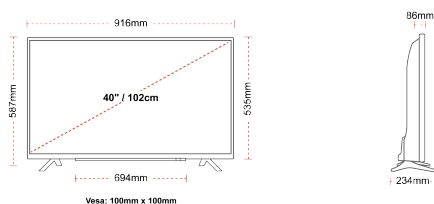

DISPLAY

Screen Size (inch / cm)	40" / 102cm
Panel Type	Direct Back Light (DLED)
Resolution	Ultra HD (3840 x 2160)
Brightness	270

SOUND

Dolby Audio™	Yes
Audio Output Power (RMS)	2x8W
Speaker Type	Down Firing
Internal Subwoofer	No
Sound Modes	Music, Movie, Speech, Classic, Flat, User
DTS	Yes
Equalizer	5 band
Onkyo	No

MECHANICAL

Boxed dimensions (mm)	995 x 154 x 662
Dimensions with stand (mm)	916 x 234 x 587
Dimensions without Stand (mm)	916 x 86 x 535
Gross Weight (kg)	10
Net Weight (kg)	7
VESA (Wall mount) WxH	100mm x 100mm
Screw Size	M4