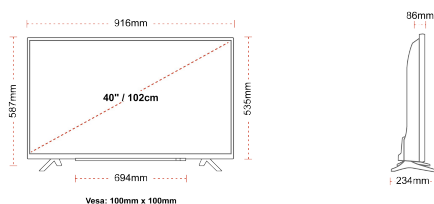

## SIZE

## DISPLAY

Screen Size (inch / cm)	40" / 102cm
Panel Type	Direct Back Light (DLED)
Resolution	Ultra HD (3840 x 2160)
Brightness	270

## MECHANICAL

Boxed dimensions (mm)	995 x 154 x 662
Dimensions with stand (mm)	916 x 234 x 587
Dimensions without Stand (mm)	916 x 86 x 535
Gross Weight (kg)	10
Net Weight (kg)	7
VESA (Wall mount) WxH	100mm x 100mm
Screw Size	M4