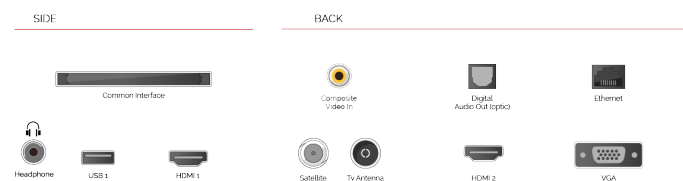

F

45kWh/1000

G

HDR
 75kWh/1000

HIGHLIGHTS

- ⌕ 4K HDR UHD
- ⌕ TRU Picture Engine
- ⌕ Dolby Vision HDR
- ⌕ HDR10 & HLG
- ⌕ Internal WLAN
- ⌕ 2x HDMI, 1x USB

CONNECTIONS

SIZE

DISPLAY

Screen Size (inch / cm)	40" / 102cm
Panel Type	Direct Back Light (DLED)
Resolution	Ultra HD (3840 x 2160)
Brightness	270

SOUND

Dolby Audio™	Yes
Audio Output Power (RMS)	2x8W
Speaker Type	Down Firing
Internal Subwoofer	No
Sound Modes	Music, Movie, Speech, Classic, Flat, User
DTS	Yes
Equalizer	5 band
Onkyo	No