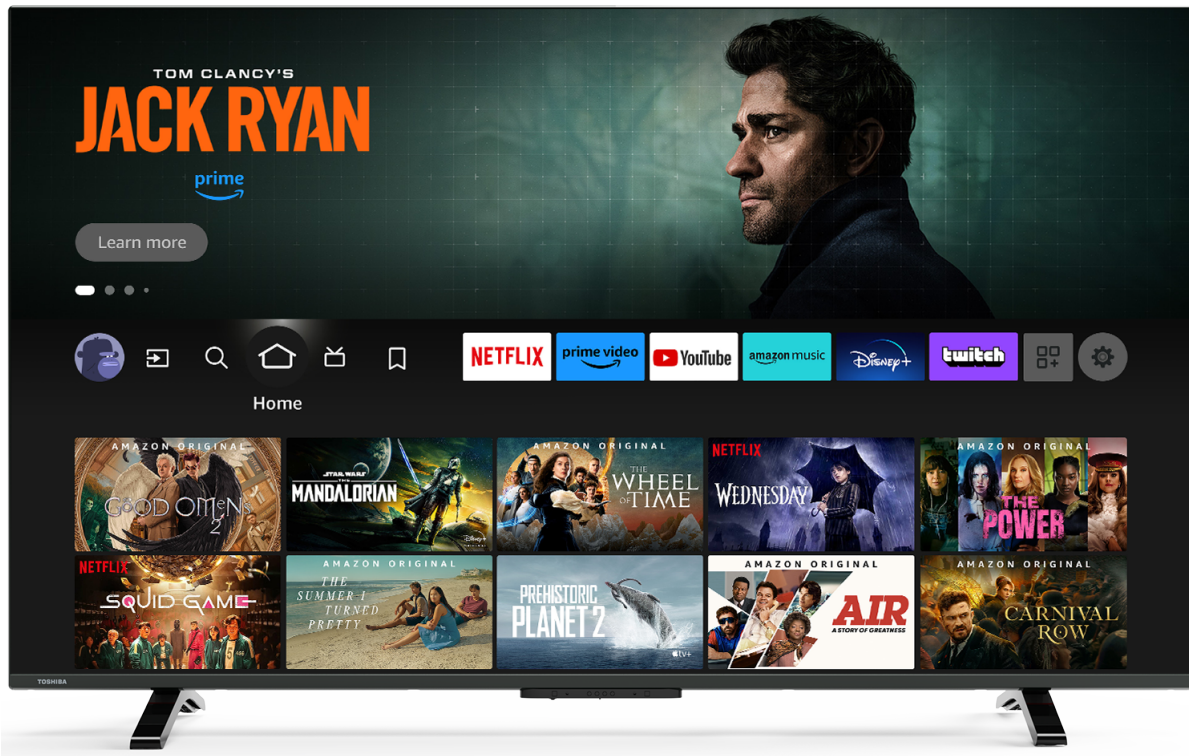

## W/LF3F Series

40LF2F53DB

EAN: 5055862341339

TOSHIBA | fireTV

prime video

NETFLIX

alexa | built-in

See what the world is watching -- from the hottest music videos to what's popular in gaming, fitness, movies, shows, news, learning and more.