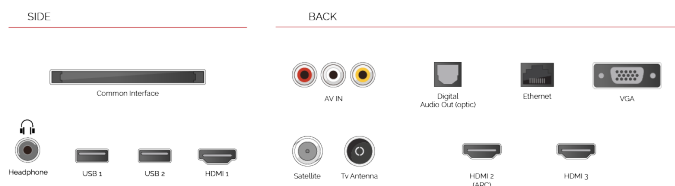

## HIGHLIGHTS

- ⌵ 4K HDR UHD
- ⌵ TRU Picture Engine
- ⌵ 3x HDMI, 2x USB
- ⌵ Dolby Vision HDR
- ⌵ HDR10 & HLG
- ⌵ Internal WLAN

## CONNECTIONS