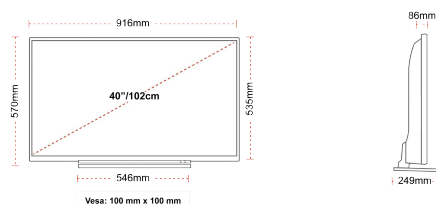

## SIZE

## DISPLAY

Screen Size (inch / cm)	40" / 102cm
Panel Type	DLED
Resolution	Ultra HD (3840 x 2160)
Brightness	270

## MECHANICAL

Boxed dimensions (mm)	995 x 154 x 662
Dimensions with stand (mm)	916 x 249 x 570
Dimensions without Stand (mm)	916 x 86 x 535
Gross Weight (kg)	12
Net Weight (kg)	8,5
VESA (Wall mount) WxH	100mm x 100mm
Screw Size	M4