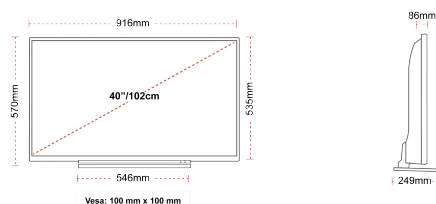

F

45kWh/1000

G

HDR
 75kWh/1000

HIGHLIGHTS

- ⌵ 4K HDR UHD
- ⌵ TRU Picture Engine
- ⌵ 3x HDMI, 2x USB
- ⌵ Dolby Vision HDR
- ⌵ HDR10 & HLG
- ⌵ Internal WLAN

CONNECTIONS

SIZE

DISPLAY

Screen Size (inch / cm)	40" / 102cm
Panel Type	DLED
Resolution	Ultra HD (3840 x 2160)
Brightness	270

SOUND

Dolby Audio™	Yes
Audio Output Power (RMS)	2x8W
Speaker Type	Down Firing
Internal Subwoofer	No
Sound Modes	Music, Movie, Speech, Classic, Flat, User
DTS	Yes
Equalizer	5 band
Onkyo	No

MECHANICAL

Boxed dimensions (mm)	995 x 154 x 662
Dimensions with stand (mm)	916 x 249 x 570
Dimensions without Stand (mm)	916 x 86 x 535
Gross Weight (kg)	12
Net Weight (kg)	8,5
VESA (Wall mount) WxH	100mm x 100mm
Screw Size	M4