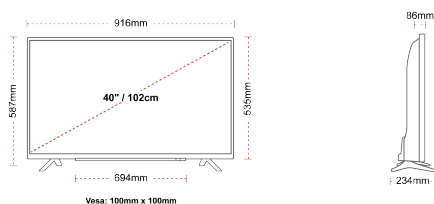

CONNECTIONS

SIZE

DISPLAY

Screen Size (inch / cm)	40" / 102cm
Panel Type	DLED
Resolution	Ultra HD (3840 x 2160)
Brightness	270

SOUND

Dolby Audio™	Yes
Audio Output Power (RMS)	2x8W
Speaker Type	Down Firing
Internal Subwoofer	No
Sound Modes	Music, Movie, Speech, Classic, Flat, User
DTS	Yes
Equalizer	5 band
Onkyo	No

MECHANICAL

Boxed dimensions (mm)	995 x 154 x 662
Dimensions with stand (mm)	916 x 234 x 587
Dimensions without Stand (mm)	916 x 86 x 535
Gross Weight (kg)	10,0
Net Weight (kg)	6,5
VESA (Wall mount) WxH	100mm x 100mm
Screw Size	M4