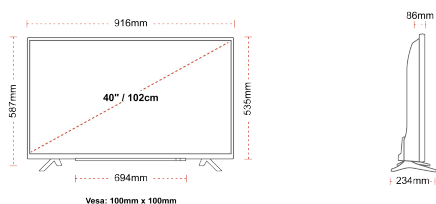

## SIZE

## DISPLAY

Screen Size (inch / cm)	40" / 102cm
Panel Type	DLED
Resolution	Ultra HD (3840 x 2160)
Brightness	270

## MECHANICAL

Boxed dimensions (mm)	995 x 154 x 662
Dimensions with stand (mm)	916 x 234 x 587
Dimensions without Stand (mm)	916 x 86 x 535
Gross Weight (kg)	10,0
Net Weight (kg)	6,5
VESA (Wall mount) WxH	100mm x 100mm
Screw Size	M4