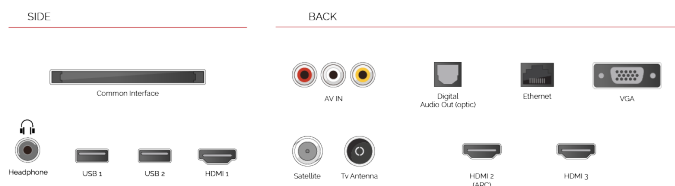

Discover the Netflix® button on your remote control to jump from one adventure to another.

F

45kWh/1000

G

HDR
 75kWh/1000

HIGHLIGHTS

- ⌵ 4K HDR UHD
- ⌵ TRU Picture Engine
- ⌵ 3x HDMI, 2x USB
- ⌵ Dolby Vision HDR
- ⌵ HDR10 & HLG
- ⌵ Internal WLAN

CONNECTIONS

SIZE

DISPLAY

Screen Size (inch / cm)	40" / 102cm
Panel Type	DLED
Resolution	Ultra HD (3840 x 2160)
Brightness	270

SOUND

Dolby Audio™	Yes
Audio Output Power (RMS)	2x8W
Speaker Type	Down Firing
Internal Subwoofer	No
Sound Modes	Music, Movie, Speech, Classic, Flat, User
DTS	Yes
Equalizer	5 band
Onkyo	No