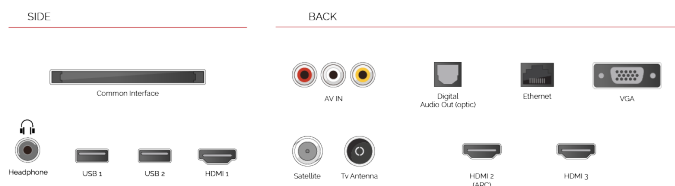

Discover the Netflix® button on your remote control to jump from one adventure to another.

F

45kWh/1000

G

HDR
 75kWh/1000

HIGHLIGHTS

- ⌕ 4K HDR UHD
- ⌕ TRU Picture Engine
- ⌕ 3x HDMI, 2x USB
- ⌕ Dolby Vision HDR
- ⌕ HDR10 & HLG
- ⌕ Internal WLAN

CONNECTIONS

SIZE

DISPLAY

Screen Size (inch / cm)	40" / 102cm
Panel Type	DLED
Resolution	Ultra HD (3840 x 2160)
Brightness	270

SOUND

Dolby Audio™	Yes
Audio Output Power (RMS)	2x8W
Speaker Type	Down Firing
Internal Subwoofer	No
Sound Modes	Music, Movie, Speech, Classic, Flat, User
DTS	Yes
Equalizer	5 band
Onkyo	No