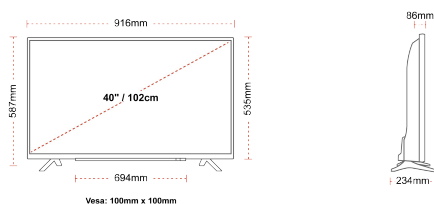

CONNECTIONS

SIZE

DISPLAY

| | |
|-------------------------|------------------------|
| Screen Size (inch / cm) | 40" / 102cm |
| Panel Type | DLED |
| Resolution | Ultra HD (3840 x 2160) |
| Brightness | 270 |

MECHANICAL

| | |
|-------------------------------|-----------------|
| Boxed dimensions (mm) | 995 x 154 x 662 |
| Dimensions with stand (mm) | 916 x 234 x 587 |
| Dimensions without Stand (mm) | 916 x 86 x 535 |
| Gross Weight (kg) | 10,0 |
| Net Weight (kg) | 6,5 |
| VESA (Wall mount) WxH | 100mm x 100mm |
| Screw Size | M4 |