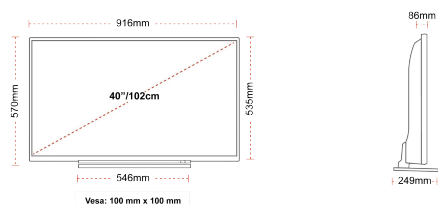

## SIZE

## DISPLAY

Screen Size (inch / cm)	40" / 102cm
Panel Type	DLED
Resolution	Full HD (1920 x 1080)
Brightness	300

## MECHANICAL

Boxed dimensions (mm)	995 x 154 x 662
Dimensions with stand (mm)	916 x 249 x 570
Dimensions without Stand (mm)	916 x 86 x 535
VESA (Wall mount) WxH	100mm x 100mm