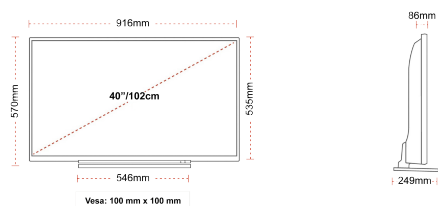

CONNECTIONS

SIZE

DISPLAY

Screen Size (inch / cm)	40" / 102cm
Panel Type	DLED
Resolution	Full HD (1920 x 1080)
Brightness	300

SOUND

Dolby Audio™	Yes
Audio Output Power (RMS)	2x8W
Speaker Type	Down Firing
Internal Subwoofer	No
Sound Modes	Music, Movie, Speech, Classic, Flat, User
DTS	DTS HD + DTS TruSurround
Equalizer	5 Band
Onkyo	No

MECHANICAL

Boxed dimensions (mm)	995 x 154 x 662
Dimensions with stand (mm)	916 x 249 x 570
Dimensions without Stand (mm)	916 x 86 x 535
VESA (Wall mount) WxH	100mm x 100mm

POWER / ENERGY

SDR Energy efficiency class	A+
Stand-By Energy Consumption (Average)	<0.5W
SDR on mode energy consumption (kWh / 1000h)	46W
Working Voltage - Frequency	220-240VAC 50Hz
Luminance %	%72
12V TV (Mobile TV)	No