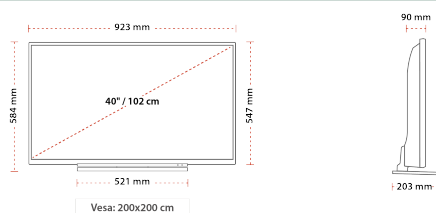

HIGHLIGHTS

- ⌕ Full HD (High Definition)
- ⌕ 3x HDMI™, 2x USB
- ⌕ Toshiba Smart Portal
- ⌕ Internal WLAN & Bluetooth®
- ⌕ USB Recording
- ⌕ Eco Friendly Mode

CONNECTIONS

SIZE

DISPLAY

Screen Size (inch / cm)	40" / 102cm
Panel Type	D-LED
Resolution	FHD (1920 x 1080)

MECHANICAL

Boxed dimensions (mm)	995 x 165 x 710
Dimensions with stand (mm)	203 x 923 x 584
Dimensions without Stand (mm)	90 x 923 x 547
Gross Weight (kg)	14
Net Weight (kg)	10,5
VESA (Wall mount) WxH	200 x 200