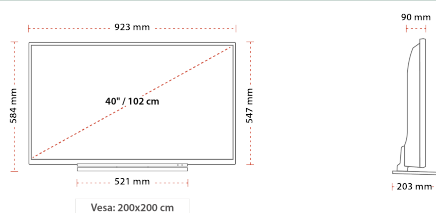

- ⌵ Full HD (High Definition)
- ⌵ 3x HDMI™, 2x USB
- ⌵ Toshiba Smart Portal
- ⌵ Internal WLAN & Bluetooth®
- ⌵ USB Recording
- ⌵ Eco Friendly Mode

CONNECTIONS

SIZE

DISPLAY

Screen Size (inch / cm)	40" / 102cm
Panel Type	D-LED
Resolution	FHD (1920 x 1080)

MECHANICAL

Boxed dimensions (mm)	995 x 165 x 710
Dimensions with stand (mm)	203 x 923 x 584
Dimensions without Stand (mm)	90 x 923 x 547
Gross Weight (kg)	14
Net Weight (kg)	10,5
VESA (Wall mount) WxH	200 x 200