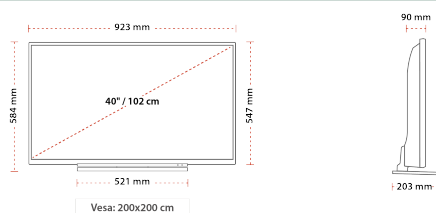

DISPLAY

Screen Size (inch / cm)	40" / 102cm
Panel Type	D-LED
Resolution	FHD (1920 x 1080)

SOUND

Dolby Audio™	Yes
Audio Output Power (RMS)	2x8W
Speaker Type	Downfiring Speaker
Internal Subwoofer	No
Sound Modes	Music, Movie, Speech, Classic, Flat, User
DTS	DTS™ HD + DTS™ TruSurround
Equalizer	5 Band

ACCESSORIES

Remote Control	Yes
Remote Control Battery	Yes
Quick Start Guide	Yes
Small Remote Control	No

VIDEO

Picture Modes	Dynamic, Game, Sports, Cinema, Natural, User

TUNER / BROADCASTING

HEVC (H.265) Decoder	Yes
Tuner Type	HD DVB-T2/C/S2
Dual Tuner	No
Electronic Program Guide (EPG)	Yes
Auto Search	Yes
Program Storage Capacity (Analog)	200
Program Storage Capacity (Digital S/S2)	10000
Program Storage Capacity (Digital T/T2/C)	800

CONNECTIONS

CI+	Yes
HDMI™	3x HDMI™™™ 1.4
USB	2x USB2.0
Component (YPbPr) in	via VGA
Composite Video/Audio in	Yes
Scart	No
Ethernet	Yes
Headphone Out	Yes
Antenna Input	Yes
VGA (PC in - D-Sub15)	Yes

SMART TV FEATURES

HBBTV ver 2.0.2	Yes
Audio-Video Sharing (AVS)	Yes
Smart Portal	Toshiba
Toshiba TV Smart Center	No
Web Browser	Yes
Netflix	Yes
YouTube™	Yes
Freeview Play	Yes
Bluetooth	Yes
Screen Mirroring	Miracast
Amazon Dash	Enabled
Amazon Alexa	Yes

MECHANICAL

Boxed dimensions (mm)	995 x 165 x 710
Dimensions with stand (mm)	203 x 923 x 584
Dimensions without Stand (mm)	90 x 923 x 547
Gross Weight (kg)	14
Net Weight (kg)	10,5
VESA (Wall mount) WxH	200 x 200

POWER / ENERGY

SDR Energy efficiency class	A+
Stand-By Energy Consumption (Average)	0,5W
SDR on mode energy consumption (kWh / 1000h)	46W
Working Voltage - Frequency	220-240VAC 50Hz
Luminance %	72%
12V TV (Mobile TV)	No