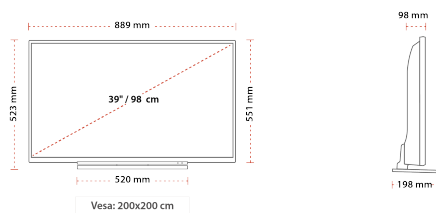

HIGHLIGHTS

- ① Full HD (High Definition)
- ① 3x HDMI™, 2x USB
- ① Toshiba Smart Portal
- ① Internal WLAN & Bluetooth®
- ① USB Recording
- ① Eco Friendly Mode

CONNECTIONS

SIZE

DISPLAY

Screen Size (inch / cm)	39" / 99cm
Panel Type	D-LED
Resolution	FHD (1920 x 1080)
Brightness	300

Boxed dimensions (mm)	178 x 702 x 1180
Dimensions with stand (mm)	198 x 889 x 551
Dimensions without Stand (mm)	98 x 900 x 523
Gross Weight (kg)	14
Net Weight (kg)	10
VESA (Wall mount) WxH	200 x 200

POWER / ENERGY