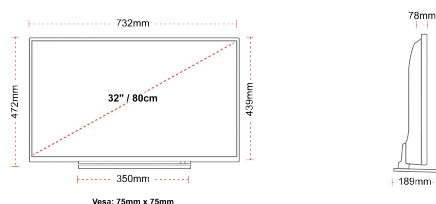

F

32kWh/1000

HIGHLIGHTS

- ⌕ HD (High Definition) Ready
- ⌕ 3x HDMI, 2x USB
- ⌕ Smart TV
- ⌕ Internal WLAN
- ⌕ Bluetooth

CONNECTIONS

SIZE

DISPLAY

Screen Size (inch / cm)	32" / 80cm
Panel Type	Direct Back Light (DLED)
Resolution	HD Ready (1366 x 768)
Brightness	250

MECHANICAL

Boxed dimensions (mm)	795 x 128 x 530
Dimensions with stand (mm)	732 x 189 x 472
Dimensions without Stand (mm)	732 x 78 x 439
Gross Weight (kg)	7
Net Weight (kg)	5
VESA (Wall mount) WxH	75mm x 75mm
Screw Size	M4