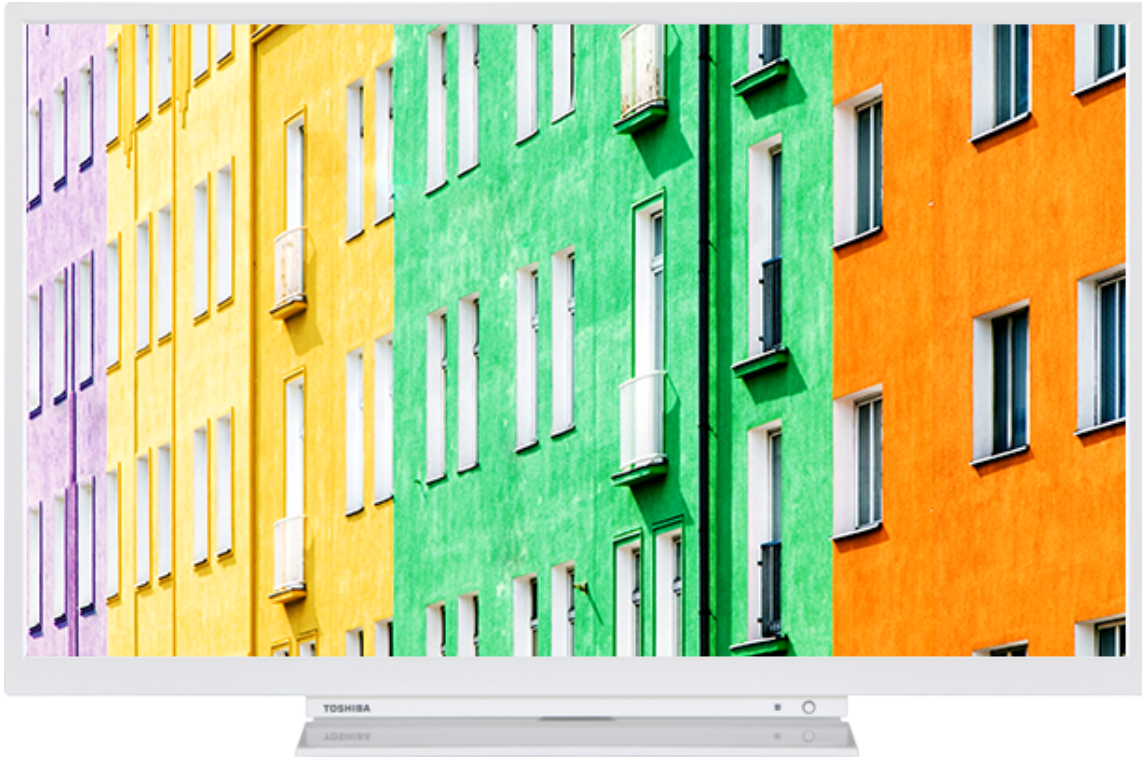

TOSHIBA

WL3B Series

32WL3B64DB

EAN: 5055862329375

 **SECURE**
SMART TV

NETFLIX

 **prime video**

 | built-in

 **SCREEN SHARE**

 **INTEGRATED**
MANUAL  **Dolby Audio**

720p HD READY

To watch TV in HD picture quality is to see and believe in the on-screen action. Catch additional detail in every scene for a more authentic viewer experience.

F

32kWh/1000

HIGHLIGHTS

- ⌕ HD (High Definition) Ready
- ⌕ 3x HDMI, 2x USB
- ⌕ Smart TV
- ⌕ Internal WLAN
- ⌕ Bluetooth

CONNECTIONS

SIZE

DISPLAY

Screen Size (inch / cm)	32" / 80cm
Panel Type	Direct Back Light (DLED)
Resolution	HD Ready (1366 x 768)
Brightness	250