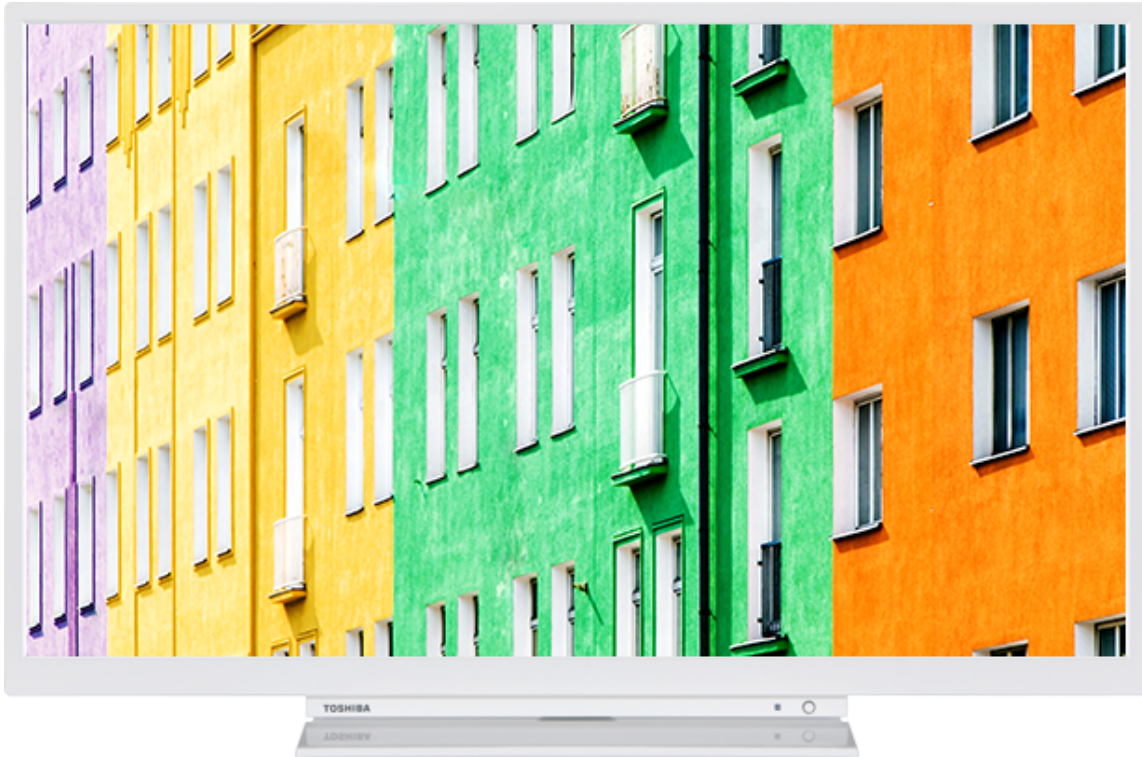

TOSHIBA

WL3B Series

32WL3B64DB

EAN: 5055862329375

 **SECURE**
SMART TV

NETFLIX

prime video

 | built-in

 **SCREEN SHARE**

 **INTEGRATED**
MANUAL  **Dolby Audio**

720p HD READY

To watch TV in HD picture quality is to see and believe in the on-screen action. Catch additional detail in every scene for a more authentic viewer experience.

F

32kWh/1000

HIGHLIGHTS

- ⌕ HD (High Definition) Ready
- ⌕ 3x HDMI, 2x USB
- ⌕ Smart TV
- ⌕ Internal WLAN
- ⌕ Bluetooth

CONNECTIONS

SIZE

DISPLAY

Screen Size (inch / cm)	32" / 80cm
Panel Type	Direct Back Light (DLED)
Resolution	HD Ready (1366 x 768)
Brightness	250