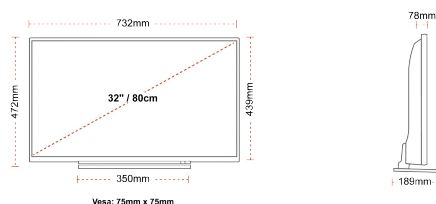

F

32kWh/1000

HIGHLIGHTS

- ⌚ HD (High Definition) Ready
- ⌚ 3x HDMI, 2x USB
- ⌚ Smart TV
- ⌚ Internal WLAN
- ⌚ Bluetooth

CONNECTIONS

SIZE

DISPLAY

Screen Size (inch / cm)	32" / 80cm
Panel Type	Direct Back Light (DLED)
Resolution	HD Ready (1366 x 768)
Brightness	250

MECHANICAL

Boxed dimensions (mm)	795 x 128 x 530
Dimensions with stand (mm)	732 x 189 x 472
Dimensions without Stand (mm)	732 x 78 x 439
Gross Weight (kg)	7
Net Weight (kg)	5
VESA (Wall mount) WxH	75mm x 75mm
Screw Size	M4