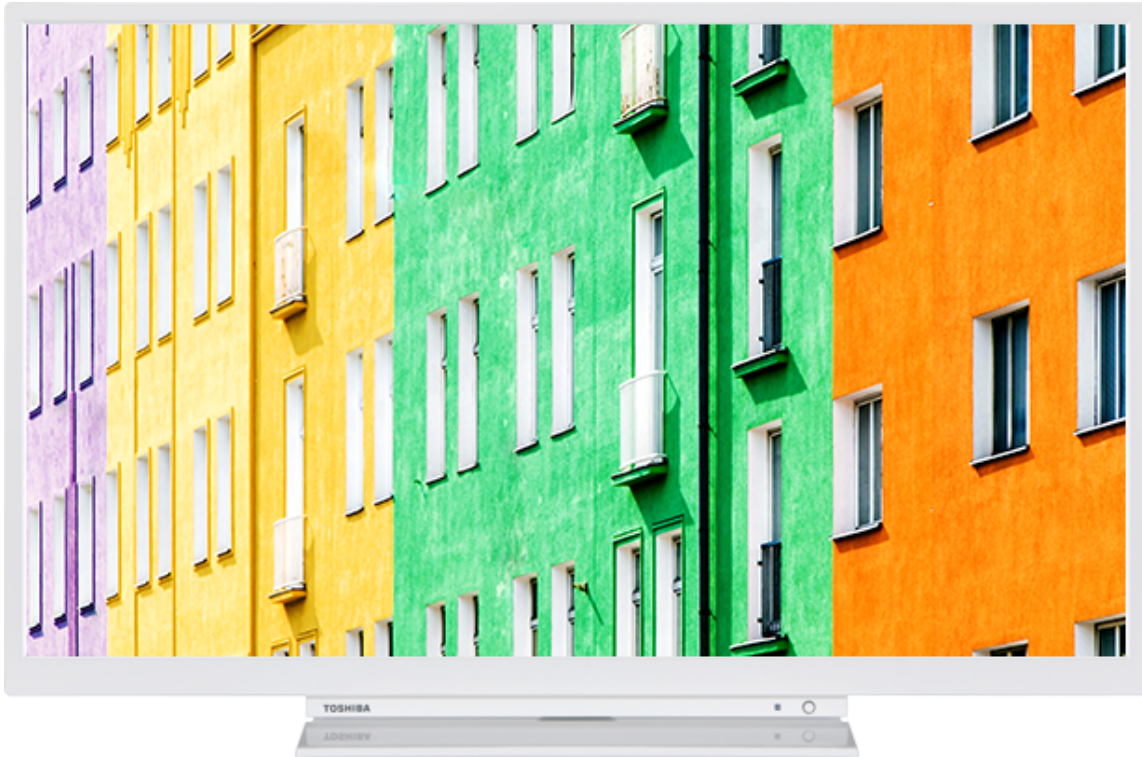

TOSHIBA

WL3B Series

32WL3B64DB

EAN: 5055862329375

 **SECURE**
SMART TV

NETFLIX

prime video

 | built-in

 **SCREEN SHARE**

 **INTEGRATED**
MANUAL  **Dolby Audio**

720p HD READY

To watch TV in HD picture quality is to see and believe in the on-screen action. Catch additional detail in every scene for a more authentic viewer experience.

F

32kWh/1000

HIGHLIGHTS

- ⌚ HD (High Definition) Ready
- ⌚ 3x HDMI, 2x USB
- ⌚ Smart TV
- ⌚ Internal WLAN
- ⌚ Bluetooth

CONNECTIONS

SIZE

DISPLAY

Screen Size (inch / cm)	32" / 80cm
Panel Type	Direct Back Light (DLED)
Resolution	HD Ready (1366 x 768)
Brightness	250