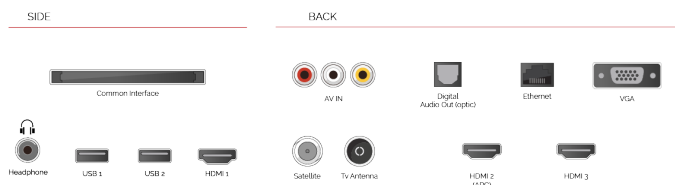

HDMI[®]
HIGH-DEFINITION MULTIMEDIA INTERFACE

Designed with HDMI™ port, Toshiba TVs make it easy for you to connect to multiple HD devices.

 **USB MEDIA PLAYER**

When you connect a USB storage device to your Toshiba TV, you can playback your downloaded music tracks and movies on the big screen.

F

32kWh/1000

HIGHLIGHTS

- ⌕ HD (High Definition) Ready
- ⌕ 3x HDMI, 2x USB
- ⌕ Smart TV
- ⌕ Internal WLAN
- ⌕ Bluetooth

CONNECTIONS

SIZE

DISPLAY

Screen Size (inch / cm)	32" / 80cm
Panel Type	Direct Back Light (DLED)
Resolution	HD Ready (1366 x 768)
Brightness	250