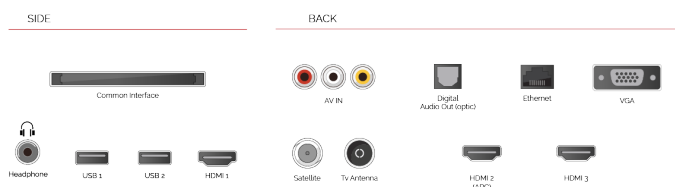

HDMI
HIGH-DEFINITION MULTIMEDIA INTERFACE

Designed with HDMI™ port, Toshiba TVs make it easy for you to connect to multiple HD devices.

 **USB MEDIA PLAYER**

When you connect a USB storage device to your Toshiba TV, you can playback your downloaded music tracks and movies on the big screen.

F

32kWh/1000

HIGHLIGHTS

- ⌚ HD (High Definition) Ready
- ⌚ 3x HDMI, 2x USB
- ⌚ Smart TV
- ⌚ Internal WLAN
- ⌚ Bluetooth

CONNECTIONS

SIZE

DISPLAY

Screen Size (inch / cm)	32" / 80cm
Panel Type	Direct Back Light (DLED)
Resolution	HD Ready (1366 x 768)
Brightness	250