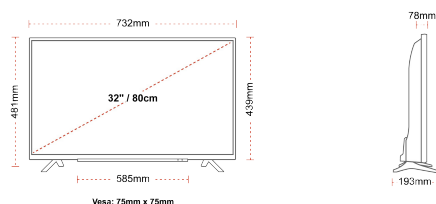

## SIZE

## DISPLAY

Screen Size (inch / cm)	32" / 80cm
Panel Type	Direct Back Light (DLED)
Resolution	HD Ready (1366 x 768)
Brightness	250

## MECHANICAL

Boxed dimensions (mm)	795 x 128 x 530
Dimensions with stand (mm)	732 x 193 x 481
Dimensions without Stand (mm)	732 x 78 x 439
Gross Weight (kg)	7
Net Weight (kg)	5
VESA (Wall mount) WxH	75mm x 75mm
Screw Size	M4