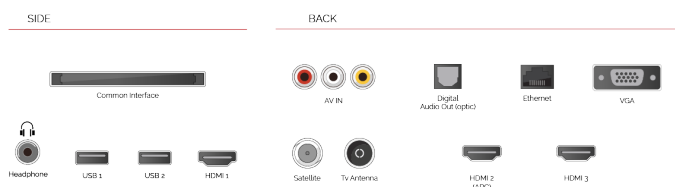

HDMI[®]
HIGH-DEFINITION MULTIMEDIA INTERFACE

Designed with HDMI™ port, Toshiba TVs make it easy for you to connect to multiple HD devices.

 **USB MEDIA PLAYER**

When you connect a USB storage device to your Toshiba TV, you can playback your downloaded music tracks and movies on the big screen.

F

32kWh/1000

HIGHLIGHTS

- ⌚ HD (High Definition) Ready
- ⌚ 3x HDMI, 2x USB
- ⌚ Smart TV
- ⌚ Internal WLAN
- ⌚ Bluetooth

CONNECTIONS

SIZE

DISPLAY

Screen Size (inch / cm)	32" / 80cm
Panel Type	Direct Back Light (DLED)
Resolution	HD Ready (1366 x 768)
Brightness	250