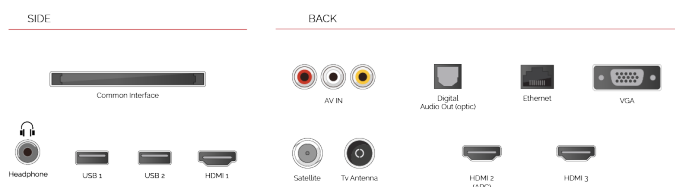

CONNECTIONS

SIZE