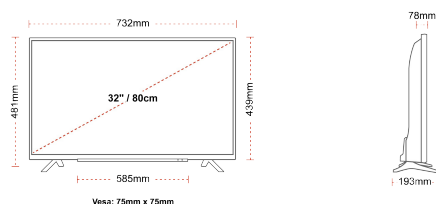

F

32kWh/1000

HIGHLIGHTS

- ⌚ HD (High Definition) Ready
- ⌚ 3x HDMI, 2x USB
- ⌚ Smart TV
- ⌚ Internal WLAN
- ⌚ Bluetooth

CONNECTIONS

SIZE

DISPLAY

Screen Size (inch / cm)	32" / 80cm
Panel Type	Direct Back Light (DLED)
Resolution	HD Ready (1366 x 768)
Brightness	250

MECHANICAL

Boxed dimensions (mm)	795 x 128 x 530
Dimensions with stand (mm)	732 x 193 x 481
Dimensions without Stand (mm)	732 x 78 x 439
Gross Weight (kg)	7
Net Weight (kg)	5
VESA (Wall mount) WxH	75mm x 75mm
Screw Size	M4