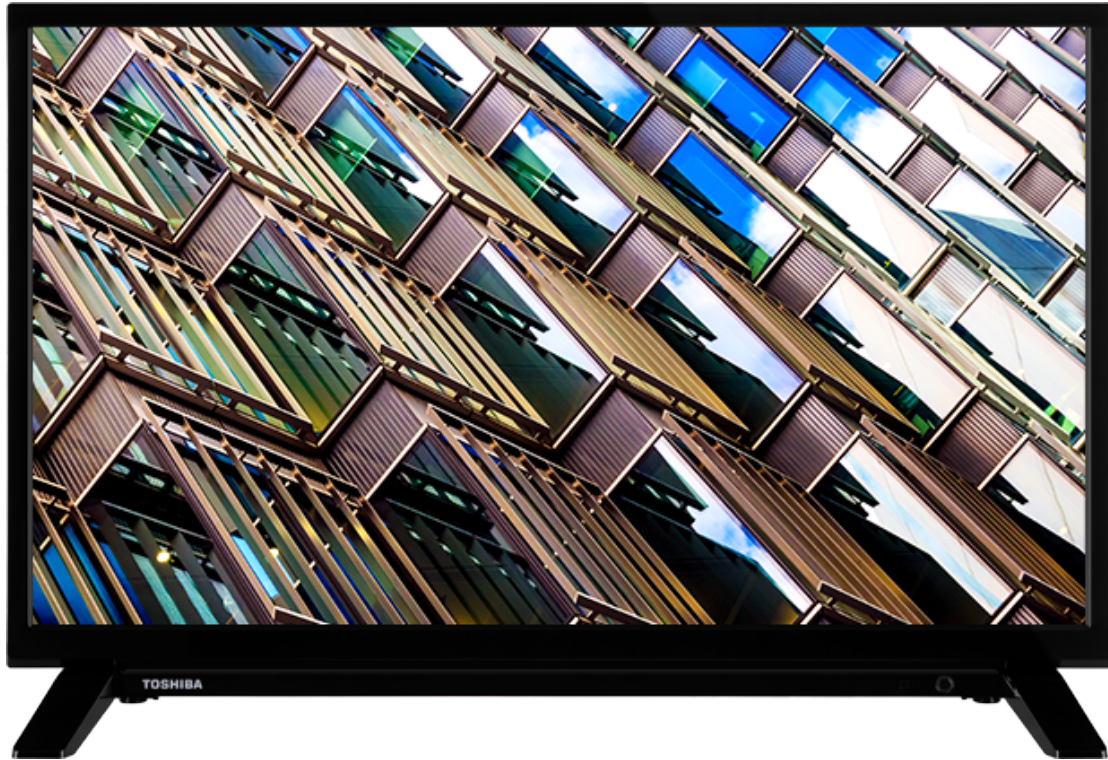

TOSHIBA

32WL2B63DB
EAN: 5055862330937

 **SECURE**
SMART TV

NETFLIX

prime video

 | built-in

 **SCREEN SHARE**

 **INTEGRATED**
MANUAL  **Dolby Audio**

720p HD READY

To watch TV in HD picture quality is to see and believe in the on-screen action. Catch additional detail in every scene for a more authentic viewer experience.

 **SMART TV**

A whole new world of entertainment awaits you on your Toshiba big screen TV and it's all just one click away. Choose from Toshiba's huge range of music, video, TV and social media apps. With Netflix®, Prime Video or YouTube™, you will find plenty of content.

F

32kWh/1000

HIGHLIGHTS

- ⌚ HD (High Definition) Ready
- ⌚ 3x HDMI, 2x USB
- ⌚ Smart TV
- ⌚ Internal WLAN
- ⌚ Bluetooth

CONNECTIONS

SIZE

DISPLAY

Screen Size (inch / cm)	32" / 80cm
Panel Type	Direct Back Light (DLED)
Resolution	HD Ready (1366 x 768)
Brightness	250