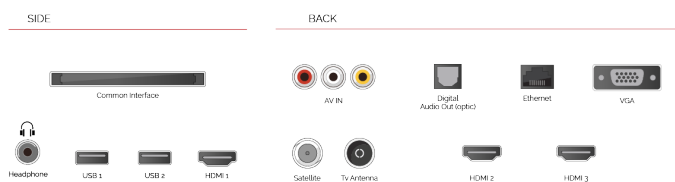

HDMI[®]
HIGH-DEFINITION MULTIMEDIA INTERFACE

Designed with HDMI™ port, Toshiba TVs make it easy for you to connect to multiple HD devices.

 **USB MEDIA PLAYER**

When you connect a USB storage device to your Toshiba TV, you can playback your downloaded music tracks and movies on the big screen.

F

32kWh/1000

HIGHLIGHTS

- ⌚ HD (High Definition) Ready
- ⌚ 3x HDMI, 2x USB
- ⌚ Smart TV
- ⌚ Internal WLAN
- ⌚ Bluetooth

CONNECTIONS

SIZE

DISPLAY

Screen Size (inch / cm)	32" / 80cm
Panel Type	Direct Back Light (DLED)
Resolution	HD Ready (1366 x 768)
Brightness	250