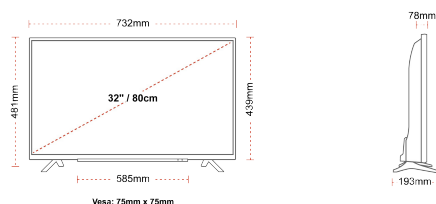

F

32kWh/1000

HIGHLIGHTS

- ⌚ HD (High Definition) Ready
- ⌚ 3x HDMI, 2x USB
- ⌚ Smart TV
- ⌚ Internal WLAN
- ⌚ Bluetooth

CONNECTIONS

SIZE

DISPLAY

Screen Size (inch / cm)	32" / 80cm
Panel Type	Direct Back Light (DLED)
Resolution	HD Ready (1366 x 768)
Brightness	250

MECHANICAL

Boxed dimensions (mm)	795 x 128 x 530
Dimensions with stand (mm)	732 x 193 x 481
Dimensions without Stand (mm)	732 x 78 x 439
Gross Weight (kg)	7
Net Weight (kg)	4,7
VESA (Wall mount) WxH	75mm x 75mm
Screw Size	M4