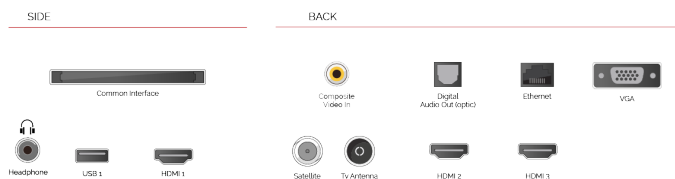

With Amazon Dash Replenishment, the Toshiba Smart TVs tracks your usage and automatically orders its own replacement batteries so you never run out.

F

32kWh/1000

G

**HDR**  
 45kWh/1000

## HIGHLIGHTS

- ⊗ HD Ready
- ⊗ 3x HDMI, 1x USB
- ⊗ Smart TV
- ⊗ Internal WLAN & Bluetooth
- ⊗ Alexa Built-in
- ⊗ Works With Google

## CONNECTIONS