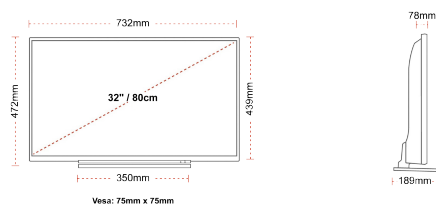

## SIZE

## DISPLAY

Screen Size (inch / cm)	32" / 80cm
Panel Type	Direct Back Light (DLED)
Resolution	HD Ready (1366 x 768)
Brightness	250

## MECHANICAL

Boxed dimensions (mm)	795 X 128 X 530
Dimensions with stand (mm)	732 x 189 x 472
Dimensions without Stand (mm)	732 x 78 x 439
Gross Weight (kg)	7
Net Weight (kg)	5
VESA (Wall mount) WxH	75mm x 75mm
Screw Size	M