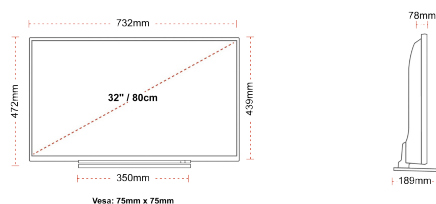

- ⊕ HD Ready
- ⊕ 3x HDMI, 1x USB
- ⊕ Smart TV
- ⊕ Internal WLAN & Bluetooth
- ⊕ Alexa Built-in
- ⊕ Works With Google

CONNECTIONS

SIZE

DISPLAY

Screen Size (inch / cm)	32" / 80cm
Panel Type	Direct Back Light (DLED)
Resolution	HD Ready (1366 x 768)
Brightness	250

MECHANICAL

Boxed dimensions (mm)	795 X 128 X 530
Dimensions with stand (mm)	732 x 189 x 472
Dimensions without Stand (mm)	732 x 78 x 439
Gross Weight (kg)	7
Net Weight (kg)	5
VESA (Wall mount) WxH	75mm x 75mm
Screw Size	M