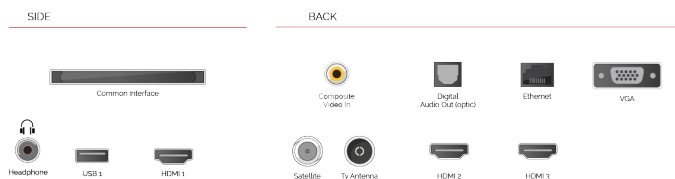

 **alexa** | built-in

With Amazon Dash Replenishment, the Toshiba Smart TVs tracks your usage and automatically orders its own replacement batteries so you never run out.

F

32kWh/1000

G

**HDR**  
 45kWh/1000

## HIGHLIGHTS

- ⊞ HD Ready
- ⊞ 3x HDMI, 1x USB
- ⊞ Smart TV
- ⊞ Internal WLAN & Bluetooth
- ⊞ Alexa Built-in
- ⊞ Works With Google

## CONNECTIONS