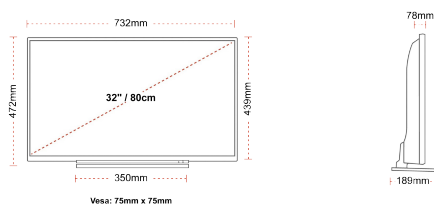

CONNECTIONS

SIZE

DISPLAY

Screen Size (inch / cm)	32" / 80cm
Panel Type	Direct Back Light (DLED)
Resolution	HD Ready (1366 x 768)
Brightness	250

SOUND

Dolby Audio™	Yes
Audio Output Power (RMS)	2x6W
Speaker Type	Down Firing
Internal Subwoofer	No
DTS	Yes
Equalizer	5 band
Onkyo	No

MECHANICAL

Boxed dimensions (mm)	795 X 128 X 530
Dimensions with stand (mm)	732 x 189 x 472
Dimensions without Stand (mm)	732 x 78 x 439
Gross Weight (kg)	7
Net Weight (kg)	5
VESA (Wall mount) WxH	75mm x 75mm
Screw Size	M