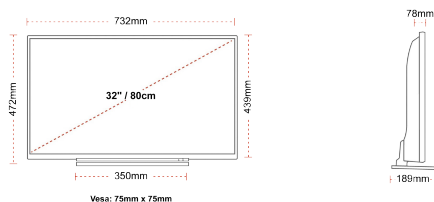

## SIZE

## DISPLAY

Screen Size (inch / cm)	32" / 80cm
Panel Type	Direct Back Light (DLED)
Resolution	HD Ready (1366 x 768)
Brightness	250

## MECHANICAL

Boxed dimensions (mm)	795 X 128 X 530
Dimensions with stand (mm)	732 x 189 x 472
Dimensions without Stand (mm)	732 x 78 x 439
Gross Weight (kg)	7
Net Weight (kg)	5
VESA (Wall mount) WxH	75mm x 75mm
Screw Size	M