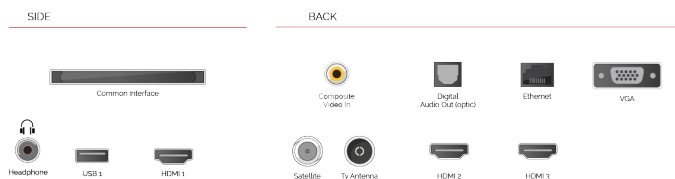

 | **built-in**

With Amazon Dash Replenishment, the Toshiba Smart TVs tracks your usage and automatically orders its own replacement batteries so you never run out.

F

32kWh/1000

G

**HDR**  
 45kWh/1000

## HIGHLIGHTS

- ⊕ HD Ready
- ⊕ 3x HDMI, 1x USB
- ⊕ Smart TV
- ⊕ Internal WLAN & Bluetooth
- ⊕ Alexa Built-in
- ⊕ Works With Google

## CONNECTIONS