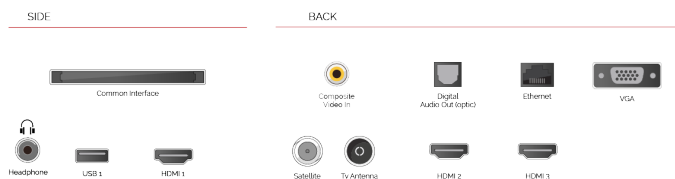

With Amazon Dash Replenishment, the Toshiba Smart TVs tracks your usage and automatically orders its own replacement batteries so you never run out.

F

32kWh/1000

G

HDR
 45kWh/1000

HIGHLIGHTS

- ⌕ HD Ready
- ⌕ 3x HDMI, 1x USB
- ⌕ Smart TV
- ⌕ Internal WLAN & Bluetooth
- ⌕ Alexa Built-in
- ⌕ Works With Google

CONNECTIONS

SIZE

DISPLAY

Screen Size (inch / cm)	32" / 80cm
Panel Type	Direct Back Light (DLED)
Resolution	HD Ready (1366 x 768)
Brightness	250

SOUND

Dolby Audio™	Yes
Audio Output Power (RMS)	2x6W
Speaker Type	Down Firing
Internal Subwoofer	No
DTS	Yes
Equalizer	5 band
Onkyo	No