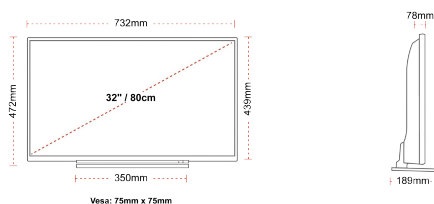

## SIZE

## DISPLAY

Screen Size (inch / cm)	32" / 80cm
Panel Type	Direct Back Light (DLED)
Resolution	HD Ready (1366 x 768)
Brightness	250

## MECHANICAL

Boxed dimensions (mm)	795 X 128 X 530
Dimensions with stand (mm)	732 x 189 x 472
Dimensions without Stand (mm)	732 x 78 x 439
Gross Weight (kg)	7
Net Weight (kg)	5
VESA (Wall mount) WxH	75mm x 75mm
Screw Size	M