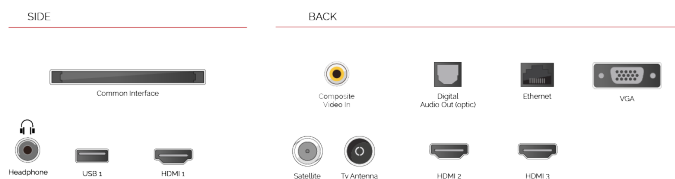

 | **built-in**

With Amazon Dash Replenishment, the Toshiba Smart TVs tracks your usage and automatically orders its own replacement batteries so you never run out.

F

32kWh/1000

G

HDR
 45kWh/1000

HIGHLIGHTS

- ⊕ HD Ready
- ⊕ 3x HDMI, 1x USB
- ⊕ Smart TV
- ⊕ Internal WLAN & Bluetooth
- ⊕ Alexa Built-in
- ⊕ Works With Google

CONNECTIONS

SIZE

DISPLAY

Screen Size (inch / cm)	32" / 80cm
Panel Type	Direct Back Light (DLED)
Resolution	HD Ready (1366 x 768)
Brightness	250