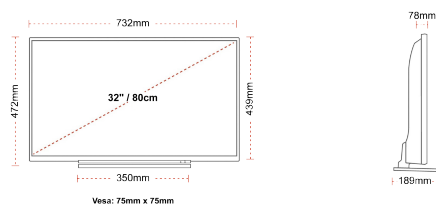

- ⌕ HD Ready
- ⌕ 3x HDMI, 1x USB
- ⌕ Smart TV
- ⌕ Internal WLAN & Bluetooth
- ⌕ Alexa Built-in
- ⌕ Works With Google

CONNECTIONS

SIZE

DISPLAY

Screen Size (inch / cm)	32" / 80cm
Panel Type	Direct Back Light (DLED)
Resolution	HD Ready (1366 x 768)
Brightness	250

MECHANICAL

Boxed dimensions (mm)	795 X 128 X 530
Dimensions with stand (mm)	732 x 189 x 472
Dimensions without Stand (mm)	732 x 78 x 439
Gross Weight (kg)	7
Net Weight (kg)	5
VESA (Wall mount) WxH	75mm x 75mm
Screw Size	M4