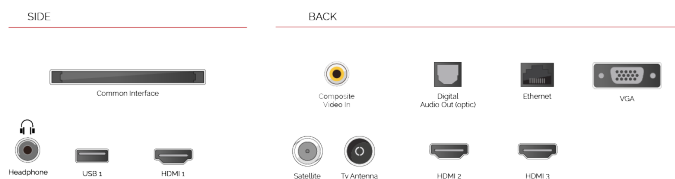

 **alex** | built-in

With Amazon Dash Replenishment, the Toshiba Smart TVs tracks your usage and automatically orders its own replacement batteries so you never run out.

F

32kWh/1000

G

HDR
 45kWh/1000

HIGHLIGHTS

- ⊕ HD Ready
- ⊕ 3x HDMI, 1x USB
- ⊕ Smart TV
- ⊕ Internal WLAN & Bluetooth
- ⊕ Alexa Built-in
- ⊕ Works With Google

CONNECTIONS

SIZE

DISPLAY

Screen Size (inch / cm)	32" / 80cm
Panel Type	Direct Back Light (DLED)
Resolution	HD Ready (1366 x 768)
Brightness	250