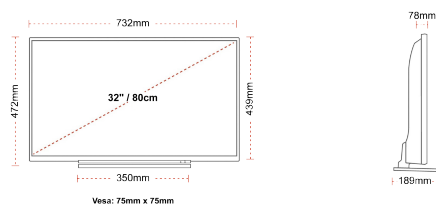

CONNECTIONS

SIZE

DISPLAY

Screen Size (inch / cm)	32" / 80cm
Panel Type	Direct Back Light (DLED)
Resolution	HD Ready (1366 x 768)
Brightness	250

SOUND

Dolby Audio™	Yes
Audio Output Power (RMS)	2x6W
Speaker Type	Down Firing
Internal Subwoofer	No
DTS	Yes
Equalizer	5 band
Onkyo	No

MECHANICAL

Boxed dimensions (mm)	795 X 128 X 530
Dimensions with stand (mm)	732 x 189 x 472
Dimensions without Stand (mm)	732 x 78 x 439
Gross Weight (kg)	7
Net Weight (kg)	5
VESA (Wall mount) WxH	75mm x 75mm
Screw Size	M4