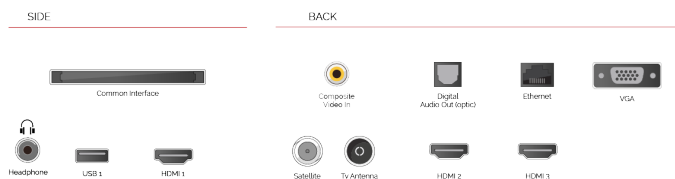

 **alexa** | built-in

With Amazon Dash Replenishment, the Toshiba Smart TVs tracks your usage and automatically orders its own replacement batteries so you never run out.

F

32kWh/1000

G

HDR
 45kWh/1000

HIGHLIGHTS

- ⌕ HD Ready
- ⌕ 3x HDMI, 1x USB
- ⌕ Smart TV
- ⌕ Internal WLAN & Bluetooth
- ⌕ Alexa Built-in
- ⌕ Works With Google

CONNECTIONS

SIZE

DISPLAY

Screen Size (inch / cm)	32" / 80cm
Panel Type	Direct Back Light (DLED)
Resolution	HD Ready (1366 x 768)
Brightness	250