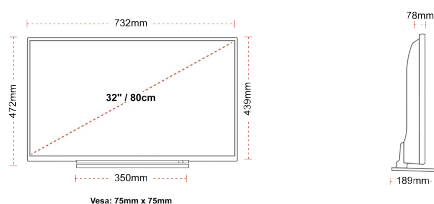

- ⊕ HD Ready
- ⊕ 3x HDMI, 1x USB
- ⊕ Smart TV
- ⊕ Internal WLAN & Bluetooth
- ⊕ Alexa Built-in
- ⊕ Works With Google

CONNECTIONS

SIZE

DISPLAY

Screen Size (inch / cm)	32" / 80cm
Panel Type	Direct Back Light (DLED)
Resolution	HD Ready (1366 x 768)
Brightness	250

MECHANICAL

Boxed dimensions (mm)	795 X 128 X 530
Dimensions with stand (mm)	732 x 189 x 472
Dimensions without Stand (mm)	732 x 78 x 439
Gross Weight (kg)	7
Net Weight (kg)	5
VESA (Wall mount) WxH	75mm x 75mm
Screw Size	M4