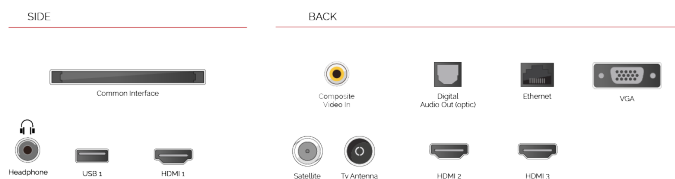

 | built-in

With Amazon Dash Replenishment, the Toshiba Smart TVs tracks your usage and automatically orders its own replacement batteries so you never run out.

F

32kWh/1000

G

HDR
 45kWh/1000

HIGHLIGHTS

- ⌕ HD Ready
- ⌕ 3x HDMI, 1x USB
- ⌕ Smart TV
- ⌕ Internal WLAN & Bluetooth
- ⌕ Alexa Built-in
- ⌕ Works With Google

CONNECTIONS

SIZE

DISPLAY

Screen Size (inch / cm)	32" / 80cm
Panel Type	Direct Back Light (DLED)
Resolution	HD Ready (1366 x 768)
Brightness	250

SOUND

Dolby Audio™	Yes
Audio Output Power (RMS)	2x6W
Speaker Type	Down Firing
Internal Subwoofer	No
DTS	Yes
Equalizer	5 band
Onkyo	No