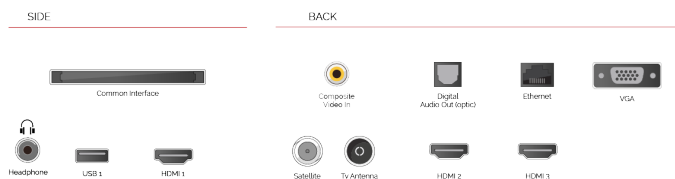

 | built-in

With Amazon Dash Replenishment, the Toshiba Smart TVs tracks your usage and automatically orders its own replacement batteries so you never run out.

F

32kWh/1000

G

HDR
 45kWh/1000

HIGHLIGHTS

- ⊕ HD Ready
- ⊕ 3x HDMI, 1x USB
- ⊕ Smart TV
- ⊕ Internal WLAN & Bluetooth
- ⊕ Alexa Built-in
- ⊕ Works With Google

CONNECTIONS

SIZE

DISPLAY

Screen Size (inch / cm)	32" / 80cm
Panel Type	Direct Back Light (DLED)
Resolution	HD Ready (1366 x 768)
Brightness	250

SOUND

Dolby Audio™	Yes
Audio Output Power (RMS)	2x6W
Speaker Type	Down Firing
Internal Subwoofer	No
DTS	Yes
Equalizer	5 band
Onkyo	No