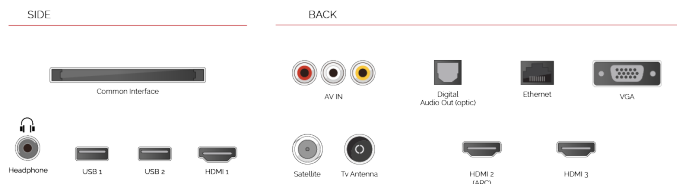

F
32kWh/1000

F
HDR
32kWh/1000

HIGHLIGHTS

- ⊗ Android TV
- ⊗ Google Assistant
- ⊗ Chromecast Built in
- ⊗ Google Play Store
- ⊗ 3x HDMI, 2x USB
- ⊗ Internal WLAN & Bluetooth

CONNECTIONS

SIZE

DISPLAY

Screen Size (inch / cm)	32" / 80cm
Panel Type	Direct Back Light (DLED)
Resolution	HD Ready (1366 x 768)
Brightness	250

VIDEO

Wide Color Gamut	No
HDR	Yes
Picture Modes	Dynamic, Game, Sports, Cinema, Natural, User
Dolby Vision HDR	No
TRU Flow	No
TRU Resolution	No
TRU Micro Dimming	No

TUNER / BROADCASTING

HEVC (H.265) Decoder	Yes
Tuner Type	HD DVB-T2/C/S2
UHD from Satellite	No
Dual Tuner	No
Electronic Program Guide (EPG)	Yes
Auto Search	Yes
Program Storage Capacity (Analog)	200
Program Storage Capacity (Digital S/S2)	10000
Program Storage Capacity (Digital T/T2/C)	1000+1000