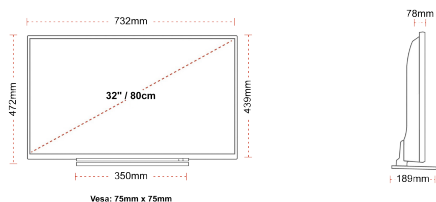

F
32kWh/1000

F
HDR
32kWh/1000

HIGHLIGHTS

- ⊗ Android TV
- ⊗ Google Assistant
- ⊗ Chromecast Built in
- ⊗ Google Play Store
- ⊗ 3x HDMI, 2x USB
- ⊗ Internal WLAN & Bluetooth

CONNECTIONS

SIZE

DISPLAY

Screen Size (inch / cm)	32" / 80cm
Panel Type	Direct Back Light (DLED)
Resolution	HD Ready (1366 x 768)
Brightness	250

MECHANICAL

Boxed dimensions (mm)	795 x 128 x 530
Dimensions with stand (mm)	732 x 189 x 472
Dimensions without Stand (mm)	732 x 78 x 439ac
Gross Weight (kg)	7
Net Weight (kg)	5
VESA (Wall mount) WxH	75mm x 75mm
Screw Size	M4