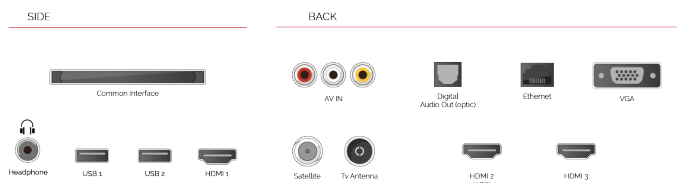

SIZE

DISPLAY

Screen Size (inch / cm)	32" / 80cm
Panel Type	Direct Back Light (DLED)
Resolution	HD Ready (1366 x 768)
Brightness	250

SOUND

Dolby Audio™	Yes
Audio Output Power (RMS)	2x6W
Speaker Type	Down Firing
Internal Subwoofer	No
Sound Modes	Music, Movie, Speech, Classic, Flat, User
DTS	No
Equalizer	5 band
Onkyo	No