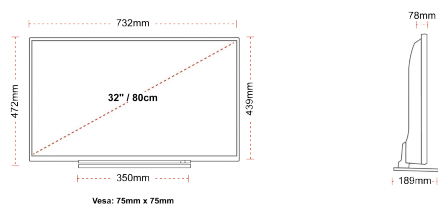

## SIZE

## DISPLAY

Screen Size (inch / cm)	32" / 80cm
Panel Type	Direct Back Light (DLED)
Resolution	HD Ready (1366 x 768)
Brightness	250

## MECHANICAL

Boxed dimensions (mm)	795 x 128 x 530
Dimensions with stand (mm)	732 x 189 x 472
Dimensions without Stand (mm)	732 x 78 x 439ac
Gross Weight (kg)	7
Net Weight (kg)	5
VESA (Wall mount) WxH	75mm x 75mm
Screw Size	M4