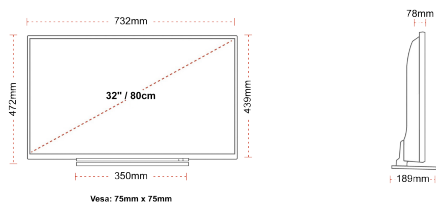

SIZE

DISPLAY

Screen Size (inch / cm)	32" / 80cm
Panel Type	Direct Back Light (DLED)
Resolution	HD Ready (1366 x 768)
Brightness	250

SOUND

Dolby Audio™	Yes
Audio Output Power (RMS)	2x6W
Speaker Type	Down Firing
Internal Subwoofer	No
Sound Modes	Music, Movie, Speech, Classic, Flat, User
DTS	No
Equalizer	5 band
Onkyo	No

MECHANICAL

Boxed dimensions (mm)	795 x 128 x 530
Dimensions with stand (mm)	732 x 189 x 472
Dimensions without Stand (mm)	732 x 78 x 439ac
Gross Weight (kg)	7
Net Weight (kg)	5
VESA (Wall mount) WxH	75mm x 75mm
Screw Size	M4