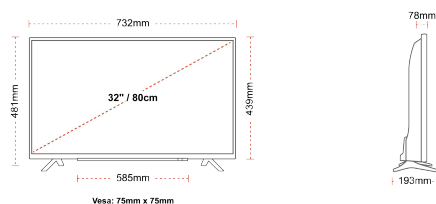

DISPLAY

Screen Size (inch / cm)	32" / 80cm
Panel Type	Direct Back Light (DLED)
Resolution	HD Ready (1366 x 768)
Brightness	250

SOUND

Dolby Audio™	Yes
Audio Output Power (RMS)	2x6W
Speaker Type	Down Firing
Internal Subwoofer	No
Sound Modes	Music, Movie, Speech, Classic, Flat, User
DTS	No
Equalizer	5 band
Onkyo	No

ACCESSORIES

Remote Control	Yes
Remote Control Battery	Yes
Quick Start Guide	Yes
Small Remote Control	No
RC Bluetooth Support	Yes

VIDEO

Wide Color Gamut	No
HDR	Yes
Picture Modes	Dynamic, Game, Sports, Cinema, Natural, User
Dolby Vision HDR	No
TRU Flow	No
TRU Resolution	No
TRU Micro Dimming	No

TUNER / BROADCASTING

HEVC (H.265) Decoder	Yes
Tuner Type	HD DVB-T2/C/S2
UHD from Satellite	No
Dual Tuner	No
Electronic Program Guide (EPG)	Yes
Auto Search	Yes
Program Storage Capacity (Analog)	200
Program Storage Capacity (Digital S/S2)	10000
Program Storage Capacity (Digital T/T2/C)	1000+1000

CONNECTIONS

CI+	Yes
HDMI™	3 HDMI
USB	2 USB
Component (YPbPr) in	via VGA
Composite Video/Audio in	Yes
Scart	No
Ethernet	Yes
Headphone Out	Yes
Antenna Input	Yes
VGA (PC in - D-Sub15)	Yes

SMART TV FEATURES

HBBTV ver 2.0.2	Yes
Audio-Video Sharing (AVS)	No
Smart Portal	Android TV
Toshiba TV Smart Center	No
Web Browser	No
Netflix	Yes
YouTube™	Yes
Bluetooth	Yes
Screen Mirroring	Chromecast
Prime Video	Yes
Google Assistant	Google Assistant
Amazon Alexa	No

MECHANICAL

Boxed dimensions (mm)	795 x 128 x 530
Dimensions with stand (mm)	732 x 193 x 481
Dimensions without Stand (mm)	732 x 78 x 439
Gross Weight (kg)	7
Net Weight (kg)	4,7
VESA (Wall mount) WxH	75mm x 75mm
Screw Size	M4

POWER / ENERGY

Stand-By Energy Consumption (Average)	<0.5W
Working Voltage - Frequency	220-240V AC
12V TV (Mobile TV)	No