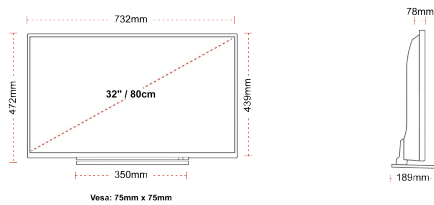

F

32kWh/1000

HIGHLIGHTS

- ⌚ HD (High Definition) Ready
- ⌚ 2x HDMI, 1x USB
- ⌚ Smart TV
- ⌚ Internal WLAN

CONNECTIONS

SIZE

DISPLAY

Screen Size (inch / cm)	32" / 80cm
Panel Type	Direct Back Light (DLED)
Resolution	HD Ready (1366 x 768)
Brightness	250

MECHANICAL

Boxed dimensions (mm)	795 x 128 x 530
Dimensions with stand (mm)	732 x 189 x 472
Dimensions without Stand (mm)	732 x 78 x 439
Gross Weight (kg)	7
Net Weight (kg)	5
VESA (Wall mount) WxH	75mm x 75mm
Screw Size	M4