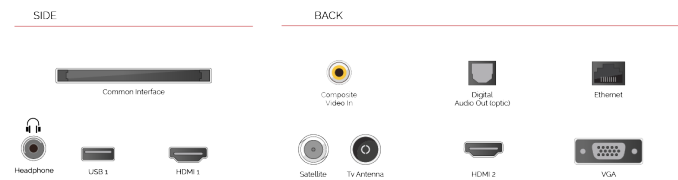

 | built-in

With Amazon Dash Replenishment, the Toshiba Smart TVs tracks your usage and automatically orders its own replacement batteries so you never run out.

 **SCREEN SHARE**

Share your most precious memories. Display photos from your smartphone or tablet on your big screen Toshiba TV.

F

32kWh/1000

HIGHLIGHTS

- ⌚ HD (High Definition) Ready
- ⌚ 2x HDMI, 1x USB
- ⌚ Smart TV
- ⌚ Internal WLAN

CONNECTIONS

SIZE

DISPLAY

Screen Size (inch / cm)	32" / 80cm
Panel Type	Direct Back Light (DLED)
Resolution	HD Ready (1366 x 768)
Brightness	250