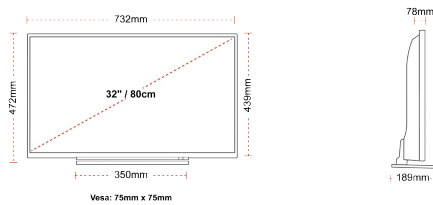

F

32kWh/1000

HIGHLIGHTS

- ⌚ HD (High Definition) Ready
- ⌚ 2x HDMI, 1x USB
- ⌚ Smart TV
- ⌚ Internal WLAN

CONNECTIONS

SIZE

DISPLAY

Screen Size (inch / cm)	32" / 80cm
Panel Type	Direct Back Light (DLED)
Resolution	HD Ready (1366 x 768)
Brightness	250

MECHANICAL

Boxed dimensions (mm)	795 x 128 x 530
Dimensions with stand (mm)	732 x 189 x 472
Dimensions without Stand (mm)	732 x 78 x 439
Gross Weight (kg)	7
Net Weight (kg)	5
VESA (Wall mount) WxH	75mm x 75mm
Screw Size	M4