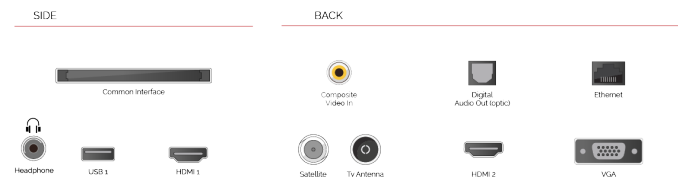

With Amazon Dash Replenishment, the Toshiba Smart TVs tracks your usage and automatically orders its own replacement batteries so you never run out.

 **SCREEN SHARE**

Share your most precious memories. Display photos from your smartphone or tablet on your big screen Toshiba TV.

F

32kWh/1000

HIGHLIGHTS

- ⌚ HD (High Definition) Ready
- ⌚ 2x HDMI, 1x USB
- ⌚ Smart TV
- ⌚ Internal WLAN

CONNECTIONS

SIZE

DISPLAY

Screen Size (inch / cm)	32" / 80cm
Panel Type	Direct Back Light (DLED)
Resolution	HD Ready (1366 x 768)
Brightness	250