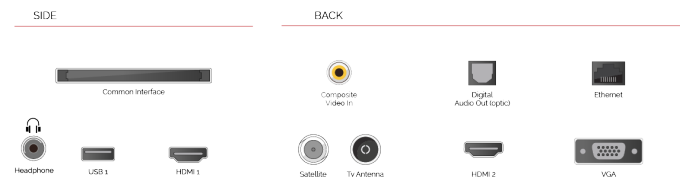

HDMI[®]
HIGH-DEFINITION MULTIMEDIA INTERFACE

Designed with HDMI™ port, Toshiba TVs make it easy for you to connect to multiple HD devices.

 **USB MEDIA PLAYER**

When you connect a USB storage device to your Toshiba TV, you can playback your downloaded music tracks and movies on the big screen.

F

32kWh/1000

HIGHLIGHTS

- ⌕ HD (High Definition) Ready
- ⌕ 2x HDMI, 1x USB
- ⌕ Smart TV
- ⌕ Internal WLAN

CONNECTIONS

SIZE

DISPLAY

Screen Size (inch / cm)	32" / 80cm
Panel Type	Direct Back Light (DLED)
Resolution	HD Ready (1366 x 768)
Brightness	250