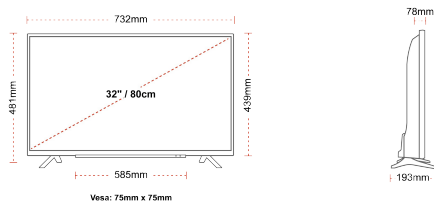

F

32kWh/1000

HIGHLIGHTS

- ⌕ HD (High Definition) Ready
- ⌕ 2x HDMI, 1x USB
- ⌕ Smart TV
- ⌕ Internal WLAN

CONNECTIONS

SIZE

DISPLAY

Screen Size (inch / cm)	32" / 80cm
Panel Type	Direct Back Light (DLED)
Resolution	HD Ready (1366 x 768)
Brightness	250

MECHANICAL

Boxed dimensions (mm)	795 x 128 x 530
Dimensions with stand (mm)	732 x 193 x 481
Dimensions without Stand (mm)	732 x 78 x 439
Gross Weight (kg)	7
Net Weight (kg)	4,7
VESA (Wall mount) WxH	75mm x 75mm
Screw Size	M4