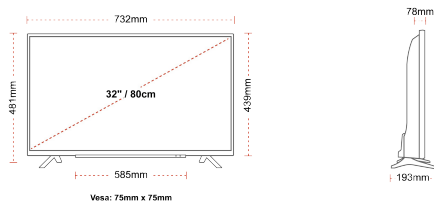

## SIZE

## DISPLAY

Screen Size (inch / cm)	32" / 80cm
Panel Type	Direct Back Light (DLED)
Resolution	HD Ready (1366 x 768)
Brightness	250

## MECHANICAL

Boxed dimensions (mm)	795 x 128 x 530
Dimensions with stand (mm)	732 x 193 x 481
Dimensions without Stand (mm)	732 x 78 x 439
Gross Weight (kg)	7
Net Weight (kg)	4,7
VESA (Wall mount) WxH	75mm x 75mm
Screw Size	M4