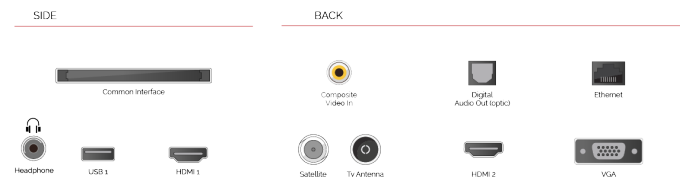

CONNECTIONS

SIZE