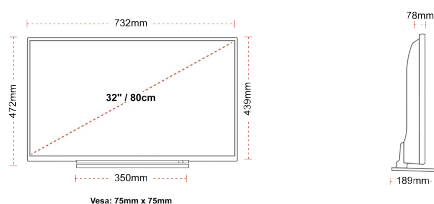

## SIZE

## DISPLAY

Screen Size (inch / cm)	32" / 80cm
Panel Type	Direct Back Light (DLED)
Resolution	FHD (1920 x 1080)
Brightness	250

## MECHANICAL

Boxed dimensions (mm)	795 X 128 X 530
Dimensions with stand (mm)	732 x 189 x 472
Dimensions without Stand (mm)	732 x 78 x 439
Gross Weight (kg)	7
Net Weight (kg)	5
VESA (Wall mount) WxH	75mm x 75mm
Screw Size	M4