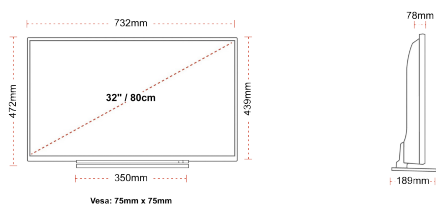

## SIZE

## DISPLAY

Screen Size (inch / cm)	32" / 80cm
Panel Type	Direct Back Light (DLED)
Resolution	FHD (1920 x 1080)
Brightness	250

## MECHANICAL

Boxed dimensions (mm)	795 X 128 X 530
Dimensions with stand (mm)	732 x 189 x 472
Dimensions without Stand (mm)	732 x 78 x 439
Gross Weight (kg)	7
Net Weight (kg)	5
VESA (Wall mount) WxH	75mm x 75mm
Screw Size	M4