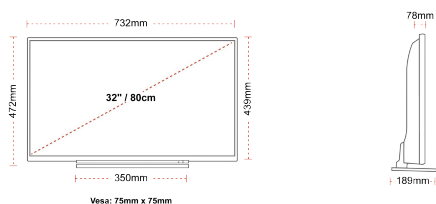

- ⌕ Full HD
- ⌕ 3 HDMI - 2 USB
- ⌕ Smart TV
- ⌕ Internal WLAN & Bluetooth
- ⌕ Alexa
- ⌕ Works With Google

CONNECTIONS

SIZE

DISPLAY

Screen Size (inch / cm)	32" / 80cm
Panel Type	Direct Back Light (DLED)
Resolution	FHD (1920 x 1080)
Brightness	250

MECHANICAL

Boxed dimensions (mm)	795 X 128 X 530
Dimensions with stand (mm)	732 x 189 x 472
Dimensions without Stand (mm)	732 x 78 x 439
Gross Weight (kg)	7
Net Weight (kg)	5
VESA (Wall mount) WxH	75mm x 75mm
Screw Size	M4