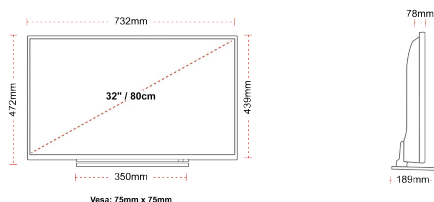

F

32kWh/1000

HIGHLIGHTS

- ⊗ Full HD
- ⊗ 3x HDMI, 2x USB
- ⊗ Smart TV
- ⊗ Internal WLAN
- ⊗ Bluetooth

CONNECTIONS

SIZE

DISPLAY

Screen Size (inch / cm)	32" / 80cm
Panel Type	Direct Back Light (DLED)
Resolution	FHD (1920 x 1080)
Brightness	250

MECHANICAL

Boxed dimensions (mm)	795 x 128 x 530
Dimensions with stand (mm)	732 x 189 x 472
Dimensions without Stand (mm)	732 x 78 x 439
Gross Weight (kg)	7
Net Weight (kg)	5
VESA (Wall mount) WxH	75mm x 75mm
Screw Size	M4