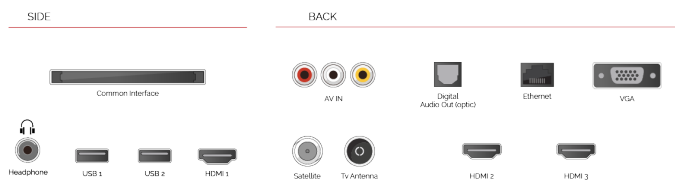

HDMI[®]
HIGH-DEFINITION MULTIMEDIA INTERFACE

Designed with HDMI™ port, Toshiba TVs make it easy for you to connect to multiple HD devices.

 **USB MEDIA PLAYER**

When you connect a USB storage device to your Toshiba TV, you can playback your downloaded music tracks and movies on the big screen.

F

32kWh/1000

HIGHLIGHTS

- ⊗ Full HD
- ⊗ 3x HDMI, 2x USB
- ⊗ Smart TV
- ⊗ Internal WLAN
- ⊗ Bluetooth

CONNECTIONS

SIZE

DISPLAY

Screen Size (inch / cm)	32" / 80cm
Panel Type	Direct Back Light (DLED)
Resolution	FHD (1920 x 1080)
Brightness	250