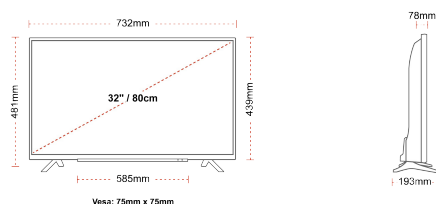

F

32kWh/1000

HIGHLIGHTS

- ⊗ Full HD
- ⊗ 3x HDMI, 2x USB
- ⊗ Smart TV
- ⊗ Internal WLAN
- ⊗ Bluetooth

CONNECTIONS

SIZE

DISPLAY

Screen Size (inch / cm)	32" / 80cm
Panel Type	Direct Back Light (DLED)
Resolution	FHD (1920 x 1080)
Brightness	250

MECHANICAL

Boxed dimensions (mm)	795 x 128 x 530
Dimensions with stand (mm)	732 x 193 x 481
Dimensions without Stand (mm)	732 x 78 x 439
Gross Weight (kg)	7
Net Weight (kg)	4,7
VESA (Wall mount) WxH	75mm x 75mm
Screw Size	M4