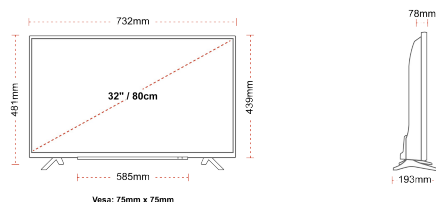

F

32kWh/1000

HIGHLIGHTS

- ⊗ Full HD
- ⊗ 3x HDMI, 2x USB
- ⊗ Smart TV
- ⊗ Internal WLAN
- ⊗ Bluetooth

CONNECTIONS

SIZE

DISPLAY

Screen Size (inch / cm)	32" / 80cm
Panel Type	Direct Back Light (DLED)
Resolution	FHD (1920 x 1080)
Brightness	250

MECHANICAL

Boxed dimensions (mm)	795 x 128 x 530
Dimensions with stand (mm)	732 x 193 x 481
Dimensions without Stand (mm)	732 x 78 x 439
Gross Weight (kg)	7
Net Weight (kg)	4,7
VESA (Wall mount) WxH	75mm x 75mm
Screw Size	M4