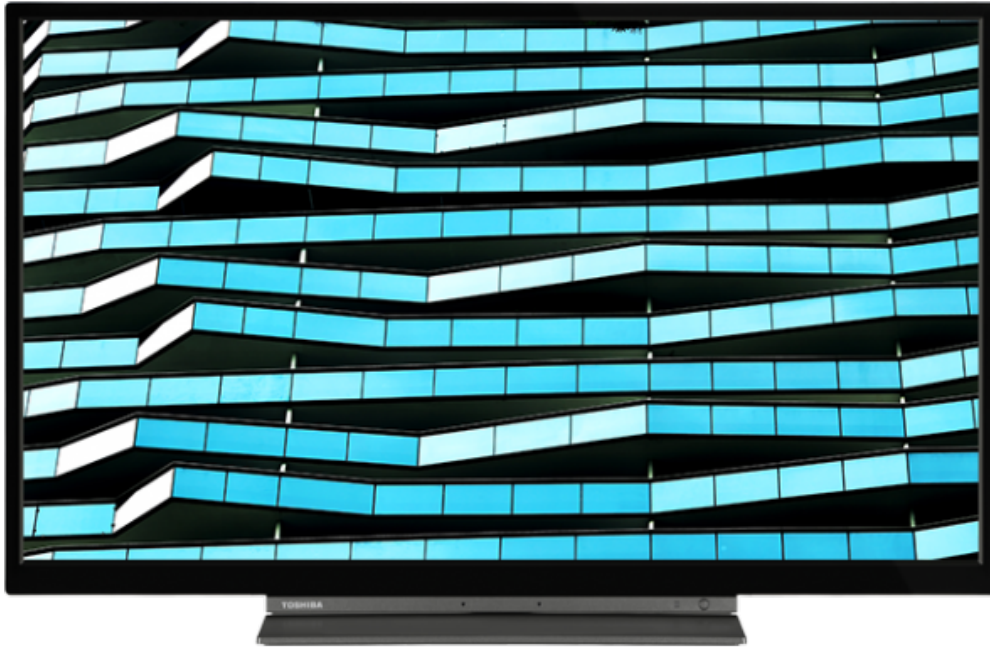

TOSHIBA

LK3C Series

32LK3C63DB

EAN: 5055862338292

alexap | built-in

SECURE
SMART TV

NETFLIX

prime video

SCREEN SHARE

HDR 10

dts HD

Dolby Audio

1080p FULL HD

Discover picture perfect on-screen imagery with a Toshiba Full HD TV. With a 1080p screen resolution, you can enjoy pinpoint sharp clarity as well as incredible image detail and vibrancy of colour.

DISPLAY

Screen Size (inch / cm)	32" / 80cm
Panel Type	Direct Back Light (DLED)
Resolution	FHD (1920 x 1080)
Brightness	250

SOUND

Dolby Audio™	Yes
Audio Output Power (RMS)	2x6W
Speaker Type	Down Firing
Internal Subwoofer	No
DTS	Yes
Equalizer	5 band
Onkyo	No