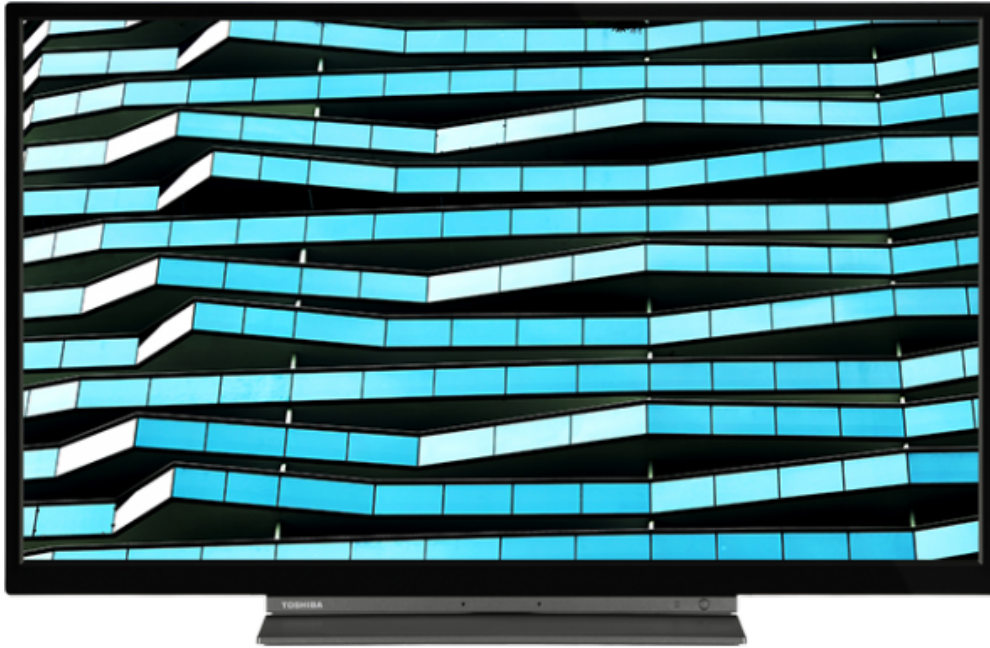

# TOSHIBA

## LK3C Series

32LK3C63DB

EAN: 5055862338292

alexapoweredby | built-in

**SECURE**  
SMART TV

**NETFLIX**

prime video

**SCREEN SHARE**

**HDR 10**

**dts HD**

**Dolby Audio**

**1080p FULL HD**

Discover picture perfect on-screen imagery with a Toshiba Full HD TV. With a 1080p screen resolution, you can enjoy pinpoint sharp clarity as well as incredible image detail and vibrancy of colour.

## DISPLAY

Screen Size (inch / cm)	32" / 80cm
Panel Type	Direct Back Light (DLED)
Resolution	FHD (1920 x 1080)
Brightness	250