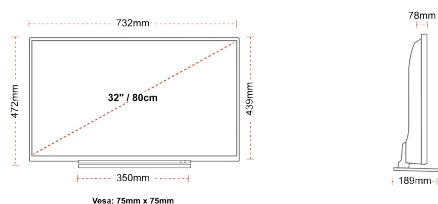

CONNECTIONS

SIZE

DISPLAY

Screen Size (inch / cm)	32" / 80cm
Panel Type	Direct Back Light (DLED)
Resolution	FHD (1920 x 1080)
Brightness	250

SOUND

Dolby Audio™	Yes
Audio Output Power (RMS)	2x6W
Speaker Type	Down Firing
Internal Subwoofer	No
Sound Modes	Music, Movie, Speech, Classic, Flat, User
DTS	No
Equalizer	5 band
Onkyo	No

MECHANICAL

Boxed dimensions (mm)	795 x 128 x 530
Dimensions with stand (mm)	732 x 189 x 472
Dimensions without Stand (mm)	732 x 78 x 439
Gross Weight (kg)	7
Net Weight (kg)	5
VESA (Wall mount) WxH	75mm x 75mm
Screw Size	M4