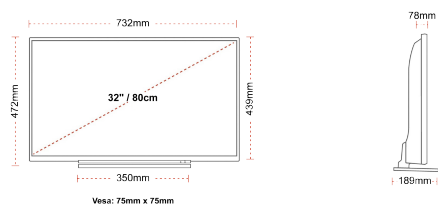

CONNECTIONS

SIZE

DISPLAY

| | |
|-------------------------|--------------------------|
| Screen Size (inch / cm) | 32" / 80cm |
| Panel Type | Direct Back Light (DLED) |
| Resolution | FHD (1920 x 1080) |
| Brightness | 250 |

MECHANICAL

| | |
|-------------------------------|-----------------|
| Boxed dimensions (mm) | 795 x 128 x 530 |
| Dimensions with stand (mm) | 732 x 189 x 472 |
| Dimensions without Stand (mm) | 732 x 78 x 439 |
| Gross Weight (kg) | 7 |
| Net Weight (kg) | 5 |
| VESA (Wall mount) WxH | 75mm x 75mm |
| Screw Size | M4 |