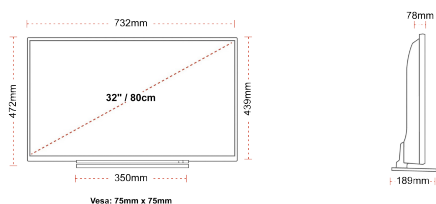

CONNECTIONS

SIZE

DISPLAY

Screen Size (inch / cm)	32" / 80cm
Panel Type	Direct Back Light (DLED)
Resolution	FHD (1920 x 1080)
Brightness	250

SOUND

Dolby Audio™	Yes
Audio Output Power (RMS)	2x6W
Speaker Type	Down Firing
Internal Subwoofer	No
Sound Modes	Music, Movie, Speech, Classic, Flat, User
DTS	No
Equalizer	5 band
Onkyo	No

MECHANICAL

Boxed dimensions (mm)	795 x 128 x 530
Dimensions with stand (mm)	732 x 189 x 472
Dimensions without Stand (mm)	732 x 78 x 439
Gross Weight (kg)	7
Net Weight (kg)	5
VESA (Wall mount) WxH	75mm x 75mm
Screw Size	M4