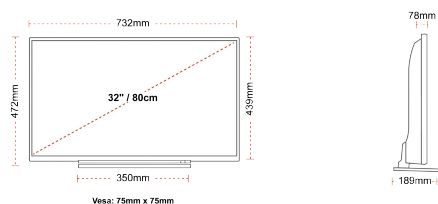

## SIZE

## DISPLAY

Screen Size (inch / cm)	32" / 80cm
Panel Type	Direct Back Light (DLED)
Resolution	FHD (1920 x 1080)
Brightness	250

## MECHANICAL

Boxed dimensions (mm)	795 x 128 x 530
Dimensions with stand (mm)	732 x 189 x 472
Dimensions without Stand (mm)	732 x 78 x 439
Gross Weight (kg)	7
Net Weight (kg)	5
VESA (Wall mount) WxH	75mm x 75mm
Screw Size	M4