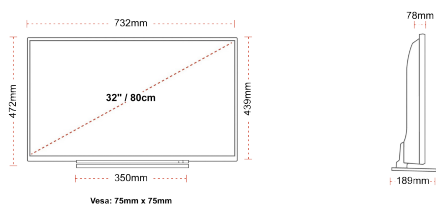

HIGHLIGHTS

- ⊗ Android TV
- ⊗ Google Assistant
- ⊗ Chromecast Built in
- ⊗ Google Play Store
- ⊗ 3x HDMI, 2x USB
- ⊗ Internal WLAN & Bluetooth

CONNECTIONS

SIZE

DISPLAY

Screen Size (inch / cm)	32" / 80cm
Panel Type	Direct Back Light (DLED)
Resolution	FHD (1920 x 1080)
Brightness	250

MECHANICAL

Boxed dimensions (mm)	795 x 128 x 530
Dimensions with stand (mm)	732 x 189 x 472
Dimensions without Stand (mm)	732 x 78 x 439
Gross Weight (kg)	7
Net Weight (kg)	5
VESA (Wall mount) WxH	75mm x 75mm
Screw Size	M4