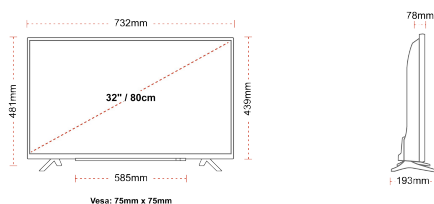

HIGHLIGHTS

- ⊗ Android TV
- ⊗ Google Assistant
- ⊗ Chromecast Built in
- ⊗ Google Play Store
- ⊗ 3x HDMI, 2x USB
- ⊗ Internal WLAN & Bluetooth

CONNECTIONS

SIZE

DISPLAY

Screen Size (inch / cm)	32" / 80cm
Panel Type	Direct Back Light (DLED)
Resolution	FHD (1920 x 1080)
Brightness	250

MECHANICAL

Boxed dimensions (mm)	795 x 128 x 530
Dimensions with stand (mm)	732 x 193 x 481
Dimensions without Stand (mm)	732 x 78 x 439
Gross Weight (kg)	7
Net Weight (kg)	4,7
VESA (Wall mount) WxH	75mm x 75mm
Screw Size	M4