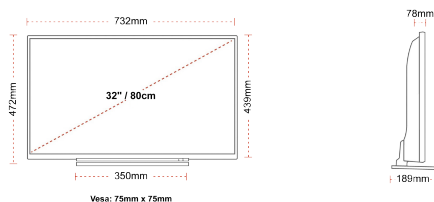

CONNECTIONS

SIZE

DISPLAY

Screen Size (inch / cm)	32" / 80cm
Panel Type	Direct Back Light (DLED)
Resolution	FHD (1920 x 1080)
Brightness	250

SOUND

Dolby Audio™	Yes
Audio Output Power (RMS)	2x6W
Speaker Type	Down Firing
Internal Subwoofer	No
DTS	No
Equalizer	5 band
Onkyo	No

MECHANICAL

Boxed dimensions (mm)	795 X 128 X 530
Dimensions with stand (mm)	732 x 189 x 472
Dimensions without Stand (mm)	732 x 78 x 439
Gross Weight (kg)	7
Net Weight (kg)	5
VESA (Wall mount) WxH	75mm x 75mm
Screw Size	M4