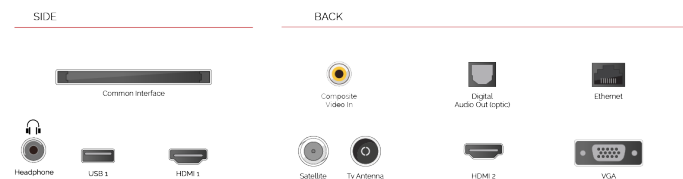

Talk to Alexa via an Amazon Echo or Echo Dot and control your Toshiba Smart TV with nothing but the sound of your voice.

F

32kWh/1000

G

**HDR**  
 45kWh/1000

## HIGHLIGHTS

- ⌵ Full HD
- ⌵ 2x HDMI, 1x USB
- ⌵ Freeview Play
- ⌵ Internal WLAN
- ⌵ Alexa
- ⌵ Works With Google

## CONNECTIONS