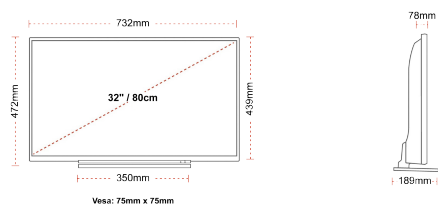

CONNECTIONS

SIZE

DISPLAY

| | |
|-------------------------|--------------------------|
| Screen Size (inch / cm) | 32" / 80cm |
| Panel Type | Direct Back Light (DLED) |
| Resolution | FHD (1920 x 1080) |
| Brightness | 250 |

MECHANICAL

| | |
|-------------------------------|-----------------|
| Boxed dimensions (mm) | 795 X 128 X 530 |
| Dimensions with stand (mm) | 732 x 189 x 472 |
| Dimensions without Stand (mm) | 732 x 78 x 439 |
| Gross Weight (kg) | 7 |
| Net Weight (kg) | 5 |
| VESA (Wall mount) WxH | 75mm x 75mm |
| Screw Size | M4 |