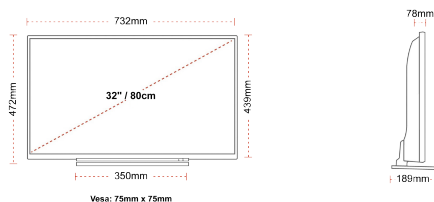

F

32kWh/1000

G

HDR
 45kWh/1000

HIGHLIGHTS

- ⌵ Full HD
- ⌵ 2x HDMI, 1x USB
- ⌵ Freeview Play
- ⌵ Internal WLAN
- ⌵ Alexa
- ⌵ Works With Google

CONNECTIONS

SIZE

DISPLAY

Screen Size (inch / cm)	32" / 80cm
Panel Type	Direct Back Light (DLED)
Resolution	FHD (1920 x 1080)
Brightness	250

SOUND

Dolby Audio™	Yes
Audio Output Power (RMS)	2x6W
Speaker Type	Down Firing
Internal Subwoofer	No
DTS	No
Equalizer	5 band
Onkyo	No

MECHANICAL

Boxed dimensions (mm)	795 X 128 X 530
Dimensions with stand (mm)	732 x 189 x 472
Dimensions without Stand (mm)	732 x 78 x 439
Gross Weight (kg)	7
Net Weight (kg)	5
VESA (Wall mount) WxH	75mm x 75mm
Screw Size	M4