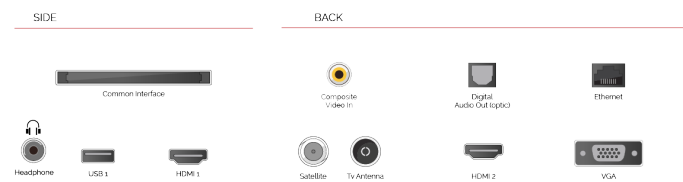

HDMI[®]
HIGH-DEFINITION MULTIMEDIA INTERFACE

Designed with HDMI™ port, Toshiba TVs make it easy for you to connect to multiple HD devices.

 **USB MEDIA PLAYER**

When you connect a USB storage device to your Toshiba TV, you can playback your downloaded music tracks and movies on the big screen.

F

32kWh/1000

HIGHLIGHTS

- ⌵ Full HD
- ⌵ 2x HDMI, 1x USB
- ⌵ Smart TV
- ⌵ Internal WLAN

CONNECTIONS

SIZE

DISPLAY

Screen Size (inch / cm)	32" / 80cm
Panel Type	Direct Back Light (DLED)
Resolution	FHD (1920 x 1080)
Brightness	250