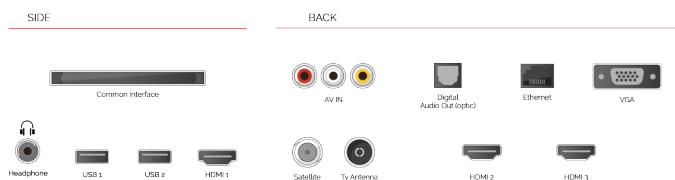

HDMI®

HIGH-DEFINITION MULTIMEDIA INTERFACE

Designed with two or more HDMI™ ports, Toshiba TVs make it easy for you to connect to multiple HD devices.

HIGHLIGHTS

- ⌵ HD (High Definition) Ready
- ⌵ 3x HDMI, 2x USB
- ⌵ Smart TV
- ⌵ Internal WLAN & Bluetooth
- ⌵ USB Recording

CONNECTIONS

SIZE

DISPLAY

Screen Size (inch / cm)	32" / 80cm
Panel Type	DLED
Resolution	HD Ready (1366 x 768)
Brightness	250

SOUND

Dolby Audio™	Yes
Audio Output Power (RMS)	2x6W
Speaker Type	Down Firing
Internal Subwoofer	No
Sound Modes	Music, Movie, Speech, Classic, Flat, User
DTS	DTS HD + DTS TruSurround
Equalizer	5 Band
Onkyo	No