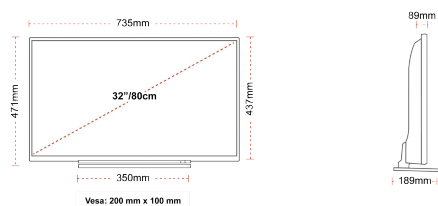

CONNECTIONS

SIZE

DISPLAY

Screen Size (inch / cm)	32" / 80cm
Panel Type	DLED
Resolution	HD Ready (1366 x 768)
Brightness	250

SOUND

Dolby Audio™	Yes
Audio Output Power (RMS)	2x6W
Speaker Type	Down Firing
Internal Subwoofer	No
Sound Modes	Music, Movie, Speech, Classic, Flat, User
DTS	DTS HD + DTS TruSurround
Equalizer	5 Band
Onkyo	No

MECHANICAL

Boxed dimensions (mm)	795 x 154 x 555
Dimensions with stand (mm)	735 x 189 x 471
Dimensions without Stand (mm)	735 x 89 x 437
Gross Weight (kg)	8
Net Weight (kg)	6
VESA (Wall mount) WxH	200mm x 100mm