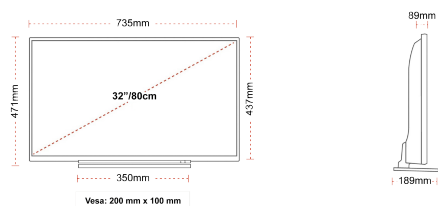

## SIZE

## DISPLAY

Screen Size (inch / cm)	32" / 80cm
Panel Type	DLED
Resolution	HD Ready (1366 x 768)
Brightness	250