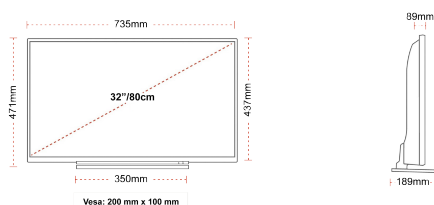

## SIZE

## DISPLAY

Screen Size (inch / cm)	32" / 80cm
Panel Type	DLED
Resolution	HD Ready (1366 x 768)
Brightness	250

## MECHANICAL

Boxed dimensions (mm)	795 x 154 x 555
Dimensions with stand (mm)	735 x 189 x 471
Dimensions without Stand (mm)	735 x 89 x 437
Gross Weight (kg)	8
Net Weight (kg)	6
VESA (Wall mount) WxH	200mm x 100mm