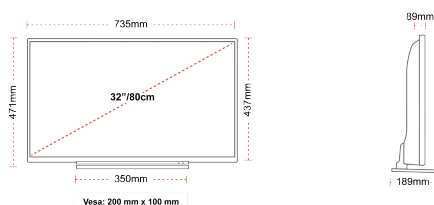

SIZE

DISPLAY

Screen Size (inch / cm)	32" / 80cm
Panel Type	DLED
Resolution	HD Ready (1366 x 768)
Brightness	250

SOUND

Dolby Audio™	Yes
Audio Output Power (RMS)	2x6W
Speaker Type	Down Firing
Internal Subwoofer	No
Sound Modes	Music, Movie, Speech, Classic, Flat, User
DTS	DTS HD + DTS TruSurround
Equalizer	5 Band
Onkyo	No

MECHANICAL

Boxed dimensions (mm)	795 x 154 x 555
Dimensions with stand (mm)	735 x 189 x 471
Dimensions without Stand (mm)	735 x 89 x 437
Gross Weight (kg)	8
Net Weight (kg)	6
VESA (Wall mount) WxH	200mm x 100mm