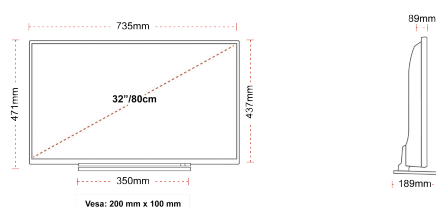

SIZE

DISPLAY

Screen Size (inch / cm)	32" / 80cm
Panel Type	DLED
Resolution	HD Ready (1366 x 768)
Brightness	250

SOUND

Dolby Audio™	Yes
Audio Output Power (RMS)	2x6W
Speaker Type	Down Firing
Internal Subwoofer	No
Sound Modes	Music, Movie, Speech, Classic, Flat, User
DTS	DTS HD + DTS TruSurround
Equalizer	5 Band
Onkyo	No

MECHANICAL

Boxed dimensions (mm)	795 x 154 x 555
Dimensions with stand (mm)	735 x 189 x 471
Dimensions without Stand (mm)	735 x 89 x 437
Gross Weight (kg)	8
Net Weight (kg)	6
VESA (Wall mount) WxH	200mm x 100mm