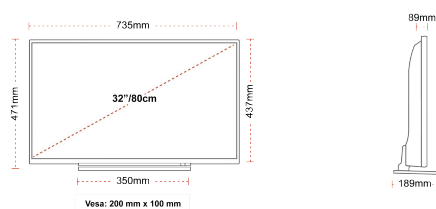

CONNECTIONS

SIZE

DISPLAY

Screen Size (inch / cm)	32" / 80cm
Panel Type	DLED
Resolution	HD Ready (1366 x 768)
Brightness	250

SOUND

Dolby Audio™	Yes
Audio Output Power (RMS)	2x6W
Speaker Type	Down Firing
Internal Subwoofer	No
Sound Modes	Music, Movie, Speech, Classic, Flat, User
DTS	DTS HD + DTS TruSurround
Equalizer	5 Band
Onkyo	No

MECHANICAL

Boxed dimensions (mm)	795 x 154 x 555
Dimensions with stand (mm)	735 x 189 x 471
Dimensions without Stand (mm)	735 x 89 x 437
Gross Weight (kg)	8,5
Net Weight (kg)	6,5
VESA (Wall mount) WxH	200mm x 100mm