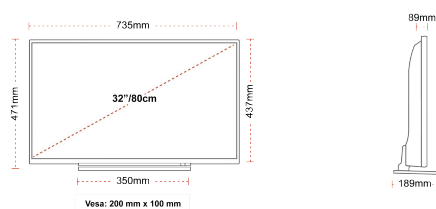

## SIZE

## DISPLAY

Screen Size (inch / cm)	32" / 80cm
Panel Type	DLED
Resolution	HD Ready (1366 x 768)
Brightness	250