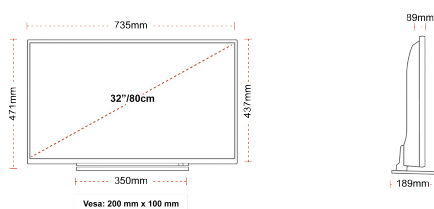

CONNECTIONS

SIZE

DISPLAY

Screen Size (inch / cm)	32" / 80cm
Panel Type	DLED
Resolution	HD Ready (1366 x 768)
Brightness	250

SOUND

Dolby Audio™	Yes
Audio Output Power (RMS)	2x6W
Speaker Type	Down Firing
Internal Subwoofer	No
Sound Modes	Music, Movie, Speech, Classic, Flat, User
DTS	DTS HD + DTS TruSurround
Equalizer	5 Band
Onkyo	No

MECHANICAL

Boxed dimensions (mm)	795 x 154 x 555
Dimensions with stand (mm)	735 x 189 x 471
Dimensions without Stand (mm)	735 x 89 x 437
Gross Weight (kg)	8,5
Net Weight (kg)	6,5
VESA (Wall mount) WxH	200mm x 100mm