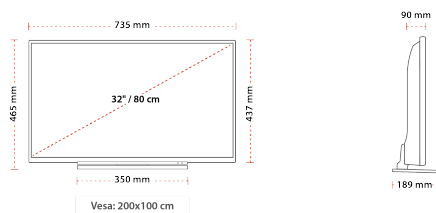

## SIZE

## DISPLAY

Screen Size (inch / cm)	32" / 81cm
Panel Type	D-LED
Resolution	HD (1366 x 768)
Brightness	250