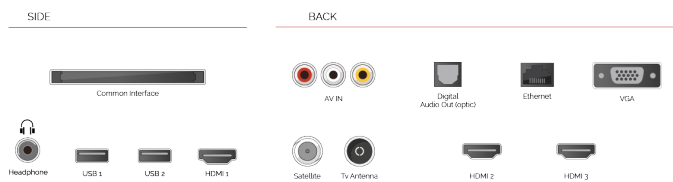

CONNECTIONS

SIZE