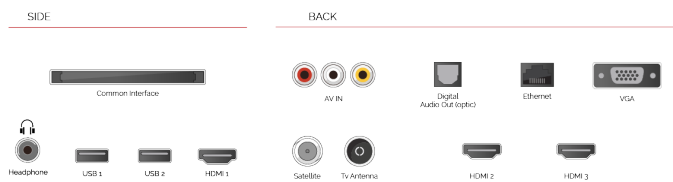

VIDEO
ON DEMAND

HIGHLIGHTS

- ⊗ HD (High Definition) Ready
- ⊗ 3x HDMI™, 2x USB
- ⊗ Toshiba Smart Portal
- ⊗ Internal WLAN & Bluetooth
- ⊗ USB Recording
- ⊗ Eco Friendly Mode

CONNECTIONS

SIZE

DISPLAY

Screen Size (inch / cm)	32" / 81cm
Panel Type	D-LED
Resolution	HD (1366 x 768)
Brightness	250