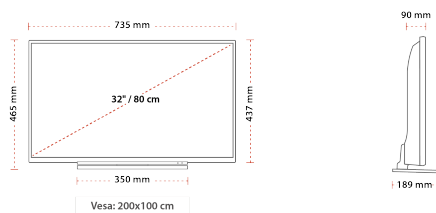

VIDEO ON DEMAND

HIGHLIGHTS

- ⊕ HD (High Definition) Ready
- ⊕ 3x HDMI™, 2x USB
- ⊕ Toshiba Smart Portal
- ⊕ Internal WLAN & Bluetooth
- ⊕ USB Recording
- ⊕ Eco Friendly Mode

CONNECTIONS

SIZE

DISPLAY

Screen Size (inch / cm)	32" / 81cm
Panel Type	D-LED
Resolution	HD (1366 x 768)
Brightness	250

MECHANICAL

Boxed dimensions (mm)	915 x 154 x 585
Dimensions with stand (mm)	189 x 735 x 465
Dimensions without Stand (mm)	90 x 735 x 437
Gross Weight (kg)	8,5
Net Weight (kg)	5,5
VESA (Wall mount) WxH	200 x 100