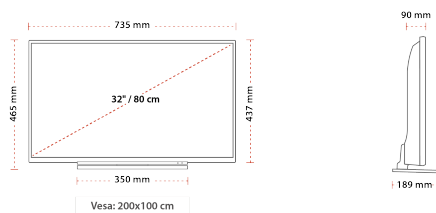

VIDEO
ON DEMAND

HIGHLIGHTS

- ⊗ HD (High Definition) Ready
- ⊗ 3x HDMI™, 2x USB
- ⊗ Toshiba Smart Portal
- ⊗ Internal WLAN & Bluetooth
- ⊗ USB Recording
- ⊗ Eco Friendly Mode

CONNECTIONS

SIZE

DISPLAY

Screen Size (inch / cm)	32" / 81cm
Panel Type	D-LED
Resolution	HD (1366 x 768)
Brightness	250

MECHANICAL

Boxed dimensions (mm)	915 x 154 x 585
Dimensions with stand (mm)	189 x 735 x 465
Dimensions without Stand (mm)	90 x 735 x 437
Gross Weight (kg)	8,5
Net Weight (kg)	5,5
VESA (Wall mount) WxH	200 x 100