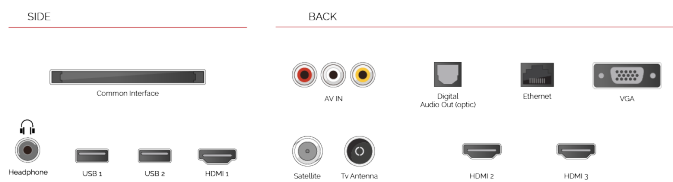

REC USB Video Recording

Sometimes once just isn't enough when it comes to watching your favourite programmes and movies. With this USB recording feature, you can watch and record your all-time favourite TV content.

VIDEO ON DEMAND

HIGHLIGHTS

- ⊕ HD (High Definition) Ready
- ⊕ 3x HDMI™, 2x USB
- ⊕ Toshiba Smart Portal
- ⊕ Internal WLAN & Bluetooth
- ⊕ USB Recording
- ⊕ Eco Friendly Mode

CONNECTIONS

SIZE

DISPLAY

Screen Size (inch / cm)	32" / 81cm
Panel Type	D-LED
Resolution	HD (1366 x 768)
Brightness	250