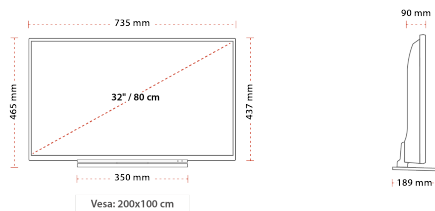

### SIZE

## DISPLAY

Screen Size (inch / cm)	32" / 81cm
Panel Type	D-LED
Resolution	HD (1366 x 768)
Brightness	250