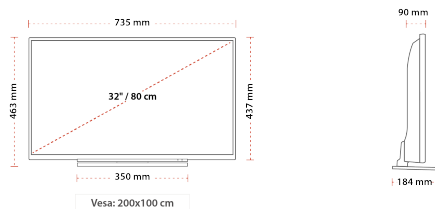

- ⊕ HD (High Definition) Ready
- ⊕ 3x HDMI™, 2x USB, 1x Scart
- ⊕ USB Recording
- ⊕ Dolby Audio™
- ⊕ Eco Friendly Mode

CONNECTIONS

SIZE

DISPLAY

Screen Size (inch / cm)	32" / 81cm
Panel Type	D-LED
Resolution	HDRReady (1366 x 768)

Remote Control	Yes
Remote Control Battery	Yes
Quick Start Guide	Yes
Small Remote Control	No

MECHANICAL

Boxed dimensions (mm)	915 x 154 x 585
Dimensions with stand (mm)	184 x 735 x 463
Dimensions without Stand (mm)	90 x 735 x 437
Gross Weight (kg)	8
Net Weight (kg)	5,5
VESA (Wall mount) WxH	200 x 100