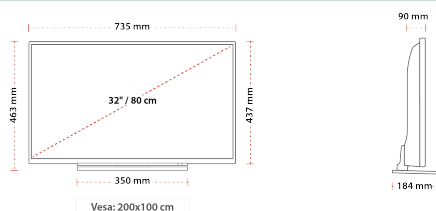

- ⊗ Full HD (High Definition)
- ⊗ 3x HDMI™, 2x USB
- ⊗ Toshiba Smart Portal
- ⊗ Internal WLAN & Bluetooth
- ⊗ USB Recording
- ⊗ Eco Friendly Mode

CONNECTIONS

SIZE

DISPLAY

Screen Size (inch / cm)	32" / 81cm
Panel Type	D-LED
Resolution	FHD (1920 x 1080)
Brightness	250

MECHANICAL

Boxed dimensions (mm)	915 x 154 x 585
Dimensions with stand (mm)	189 x 735 x 465
Dimensions without Stand (mm)	90 x 735 x 437
Gross Weight (kg)	8
Net Weight (kg)	5,5
VESA (Wall mount) WxH	200 x 100