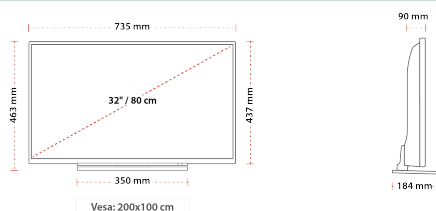

- ⌕ Full HD (High Definition)
- ⌕ 3x HDMI™, 2x USB
- ⌕ Toshiba Smart Portal
- ⌕ Internal WLAN & Bluetooth
- ⌕ USB Recording
- ⌕ Eco Friendly Mode

CONNECTIONS

SIZE

DISPLAY

Screen Size (inch / cm)	32" / 81cm
Panel Type	D-LED
Resolution	FHD (1920 x 1080)
Brightness	250

MECHANICAL

Boxed dimensions (mm)	915 x 154 x 585
Dimensions with stand (mm)	189 x 735 x 465
Dimensions without Stand (mm)	90 x 735 x 437
Gross Weight (kg)	8
Net Weight (kg)	5,5
VESA (Wall mount) WxH	200 x 100