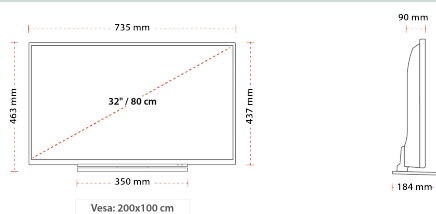

CONNECTIONS

SIZE

DISPLAY

Screen Size (inch / cm)	32" / 81cm
Panel Type	D-LED
Resolution	FHD (1920 x 1080)

SOUND

Dolby Audio™	Yes
Audio Output Power (RMS)	2x6W
Speaker Type	Downfiring Speaker
Internal Subwoofer	No
Sound Modes	Music, Movie, Speech, Classic, Flat, User
DTS	DTS™ HD + DTS™ TruSurround
Equalizer	5 Band

MECHANICAL

Boxed dimensions (mm)	915 x 154 x 585
Dimensions with stand (mm)	184 x 735 x 463
Dimensions without Stand (mm)	90 x 735 x 437
Gross Weight (kg)	8
Net Weight (kg)	5,5
VESA (Wall mount) WxH	200 x 100