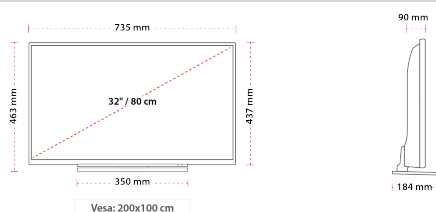

CONNECTIONS

SIZE

DISPLAY

Screen Size (inch / cm)	32" / 81cm
Panel Type	D-LED
Resolution	FHD (1920 x 1080)

SOUND

Dolby Audio™	Yes
Audio Output Power (RMS)	2x6W
Speaker Type	Downfiring Speaker
Internal Subwoofer	No
Sound Modes	Music, Movie, Speech, Classic, Flat, User
DTS	DTS™ HD + DTS™ TruSurround
Equalizer	5 Band

MECHANICAL

Boxed dimensions (mm)	915 x 154 x 585
Dimensions with stand (mm)	184 x 735 x 463
Dimensions without Stand (mm)	90 x 735 x 437
Gross Weight (kg)	8
Net Weight (kg)	5,5
VESA (Wall mount) WxH	200 x 100