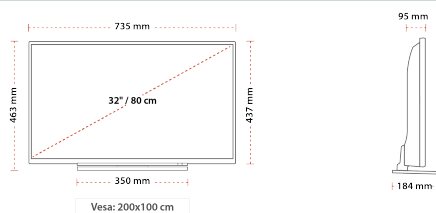

## SIZE

## DISPLAY

Screen Size (inch / cm)	32" / 81cm
Panel Type	D-LED
Resolution	HD (1366 x 768)
Brightness	250