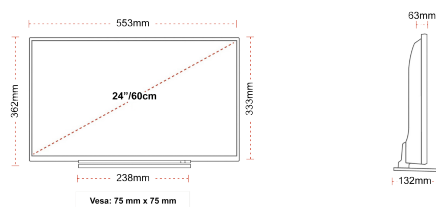

CONNECTIONS

SIDE

BACK

SIZE

DISPLAY

Screen Size (inch / cm)	24" / 60cm
Panel Type	Edge LED (ELED)
Resolution	HD Ready (1366 x 768)
Brightness	220

SOUND

Dolby Audio™	Yes
Audio Output Power (RMS)	2x2.5W
Speaker Type	Down Firing
Internal Subwoofer	No
DTS	Yes
Equalizer	5 band
Onkyo	No

MECHANICAL

Boxed dimensions (mm)	625 x 110 x 460
Dimensions with stand (mm)	553 x 132 x 362
Dimensions without Stand (mm)	553 x 63 x 333
Gross Weight (kg)	5,5
Net Weight (kg)	3,6
VESA (Wall mount) WxH	75mm x 75mm
Screw Size	M4