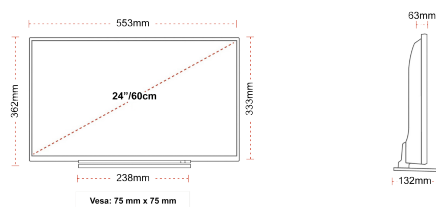

DISPLAY

Screen Size (inch / cm)	24" / 60cm
Panel Type	Edge LED (ELED)
Resolution	HD Ready (1366 x 768)
Brightness	220

SOUND

Dolby Audio™	Yes
Audio Output Power (RMS)	2x2.5W
Speaker Type	Down Firing
Internal Subwoofer	No
DTS	Yes
Equalizer	5 band
Onkyo	No

ACCESSORIES

Remote Control	Yes
Remote Control Battery	Yes
Quick Start Guide	Yes
Small Remote Control	No

VIDEO

Wide Color Gamut	No
HDR	Yes
Picture Modes	Natural , Cinema , Sports , Dynamic
Dolby Vision HDR	No
TRU Flow	No
TRU Resolution	Yes
TRU Micro Dimming	Yes

TUNER / BROADCASTING

HEVC (H.265) Decoder	Yes
Tuner Type	HD DVB-T2/C/S2
UHD from Satellite	No
Dual Tuner	No
Electronic Program Guide (EPG)	Yes
Auto Search	Yes
Program Storage Capacity (Analog)	200
Program Storage Capacity (Digital S/S2)	10000
Program Storage Capacity (Digital T/T2/C)	800

CONNECTIONS

CI+	Yes
HDMI™	2 HDMI
USB	1 USB
Component (YPbPr) in	via VGA
Composite Video/Audio in	Yes
Scart	No
Ethernet	Yes
Headphone Out	Yes
Antenna Input	Yes
VGA (PC in - D-Sub15)	Yes

SMART TV FEATURES

HBBTV ver 2.0.2	Yes
Audio-Video Sharing (AVS)	Yes
Smart Portal	Toshiba
Toshiba TV Smart Center	Yes
Web Browser	Yes
Netflix	Yes
YouTube™	Yes
Bluetooth	Yes
Screen Mirroring	Miracast
Prime Video	Yes
Google Assistant	Works with Google Assistant
Amazon Alexa	Built in Alexa

MECHANICAL

Boxed dimensions (mm)	625 x 110 x 460
Dimensions with stand (mm)	553 x 132 x 362
Dimensions without Stand (mm)	553 x 63 x 333
Gross Weight (kg)	5,5
Net Weight (kg)	3,6
VESA (Wall mount) WxH	75mm x 75mm
Screw Size	M4

POWER / ENERGY

Stand-By Energy Consumption (Average)	<0.5W
Working Voltage - Frequency	220-240V AC
12V TV (Mobile TV)	No