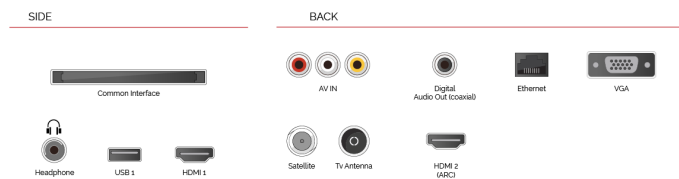

With Amazon Dash Replenishment, the Toshiba Smart TVs tracks your usage and automatically orders its own replacement batteries so you never run out.

F
22kWh/1000

G
HDR
32kWh/1000

HIGHLIGHTS

- ⊗ HD Ready
- ⊗ 2x HDMI, 1x USB
- ⊗ Smart TV
- ⊗ Internal WLAN & Bluetooth
- ⊗ Alexa Built-in
- ⊗ Works With Google

CONNECTIONS

SIZE

DISPLAY

Screen Size (inch / cm)	24" / 60cm
Panel Type	Edge LED (ELED)
Resolution	HD Ready (1366 x 768)
Brightness	220

SOUND

Dolby Audio™	Yes
Audio Output Power (RMS)	2x2.5W
Speaker Type	Down Firing
Internal Subwoofer	No
DTS	Yes
Equalizer	5 band
Onkyo	No